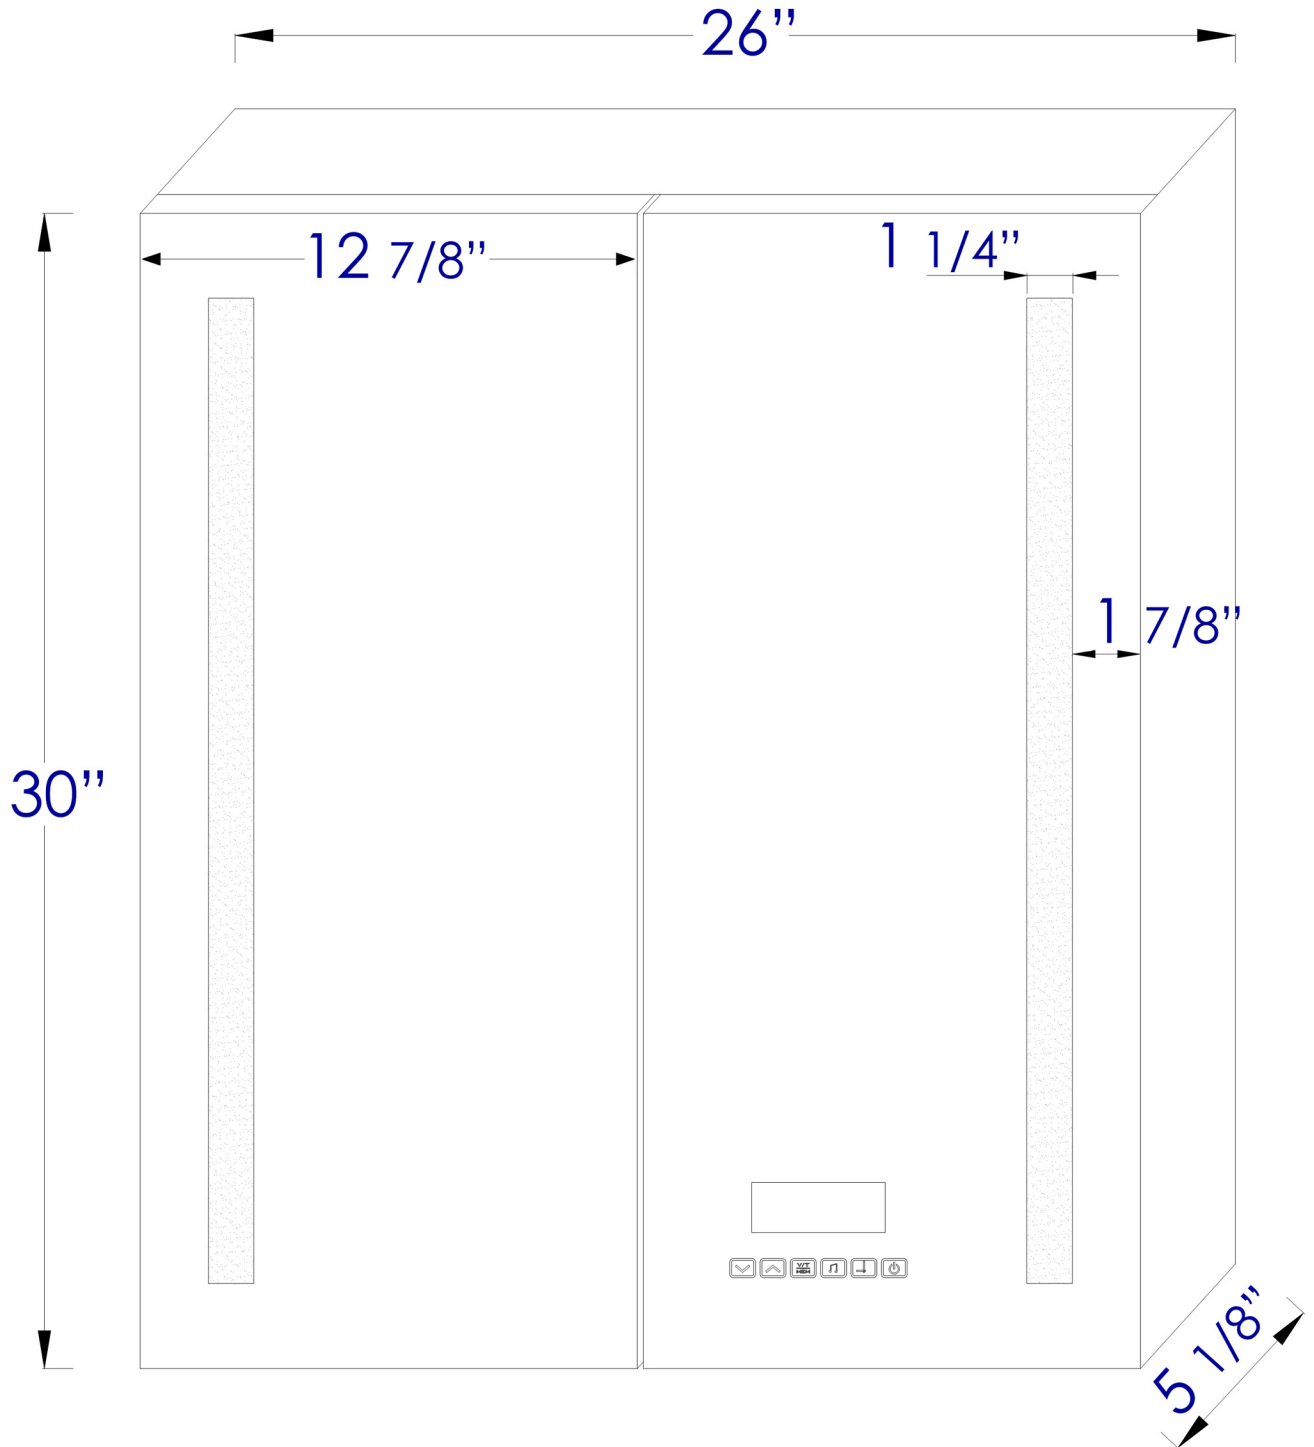

**ABMC2630BT**

26" x 30" Double Door LED Light  
Bluetooth Medicine Cabinet

**Note:** All product dimensions are approximate and should be verified on site prior to installation.  
Visit [www.ALFIbrand.com](http://www.ALFIbrand.com) for more information.