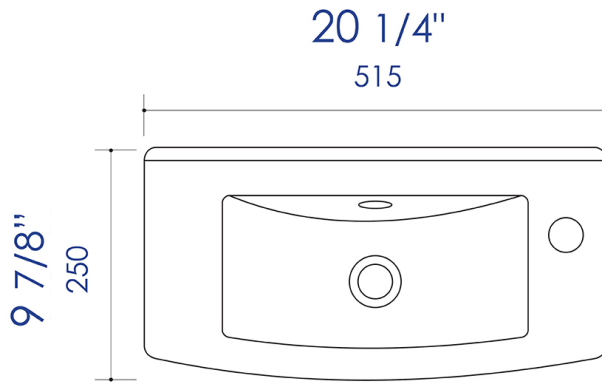

ABC115

White 20" Round Wall Mounted Ceramic Sink with Faucet Hole

Note: All product dimensions are approximate and should be verified on site prior to installation.
Visit www.ALFIbrand.com for more information.