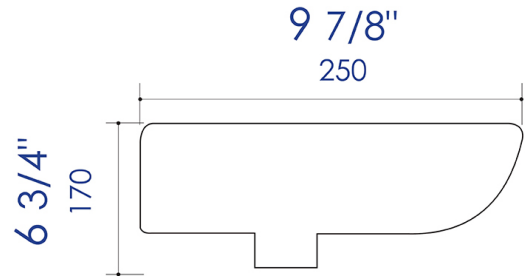

ABC115

White 20" Round Wall Mounted Ceramic Sink with Faucet Hole

Note: All product dimensions are approximate and should be verified on site prior to installation.
Visit www.ALFIbrand.com for more information.