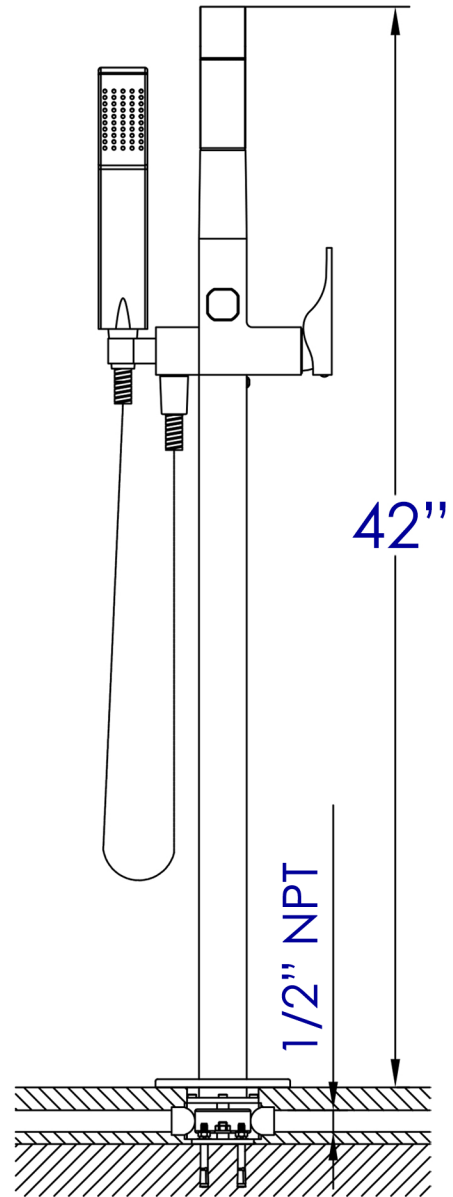

AB2180

Single Lever Floor Mounted Tub Filler Mixer w Hand Held Shower Head

Note: All product dimensions are approximate and should be verified on site prior to installation.
Visit www.ALFIbrand.com for more information.