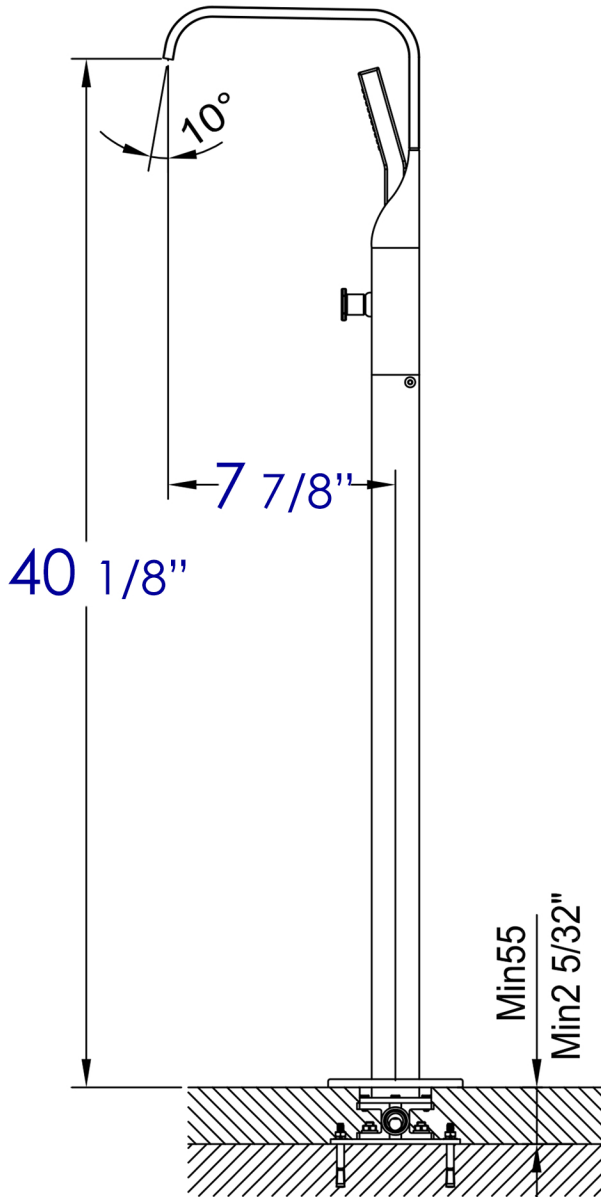

AB2180

Single Lever Floor Mounted Tub Filler Mixer w Hand Held Shower Head

Note: All product dimensions are approximate and should be verified on site prior to installation.
Visit www.ALFIbrand.com for more information.