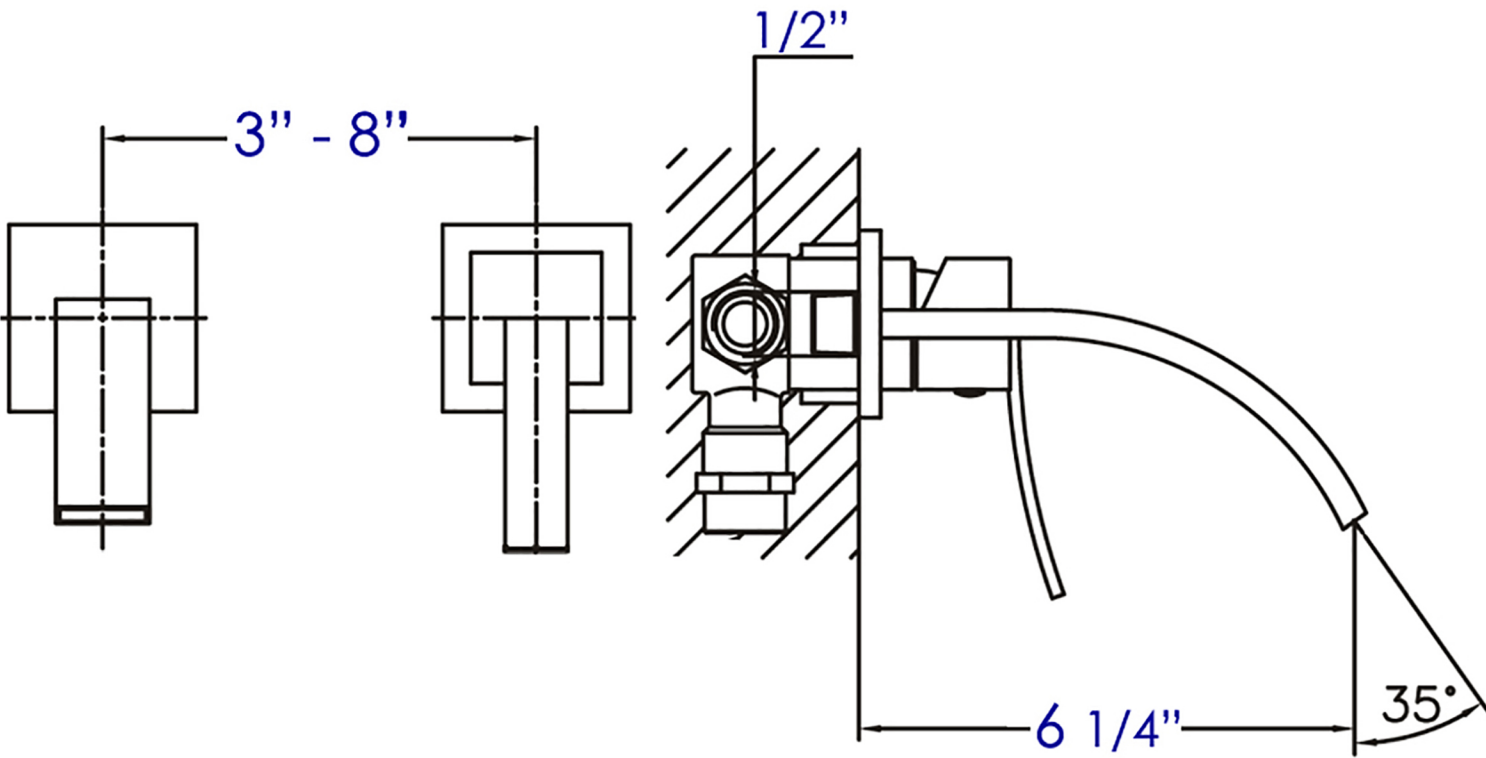

AB1256

Single Lever Wallmount Bathroom Faucet

Note: All product dimensions are approximate and should be verified on site prior to installation.
Visit www.ALFIbrand.com for more information.