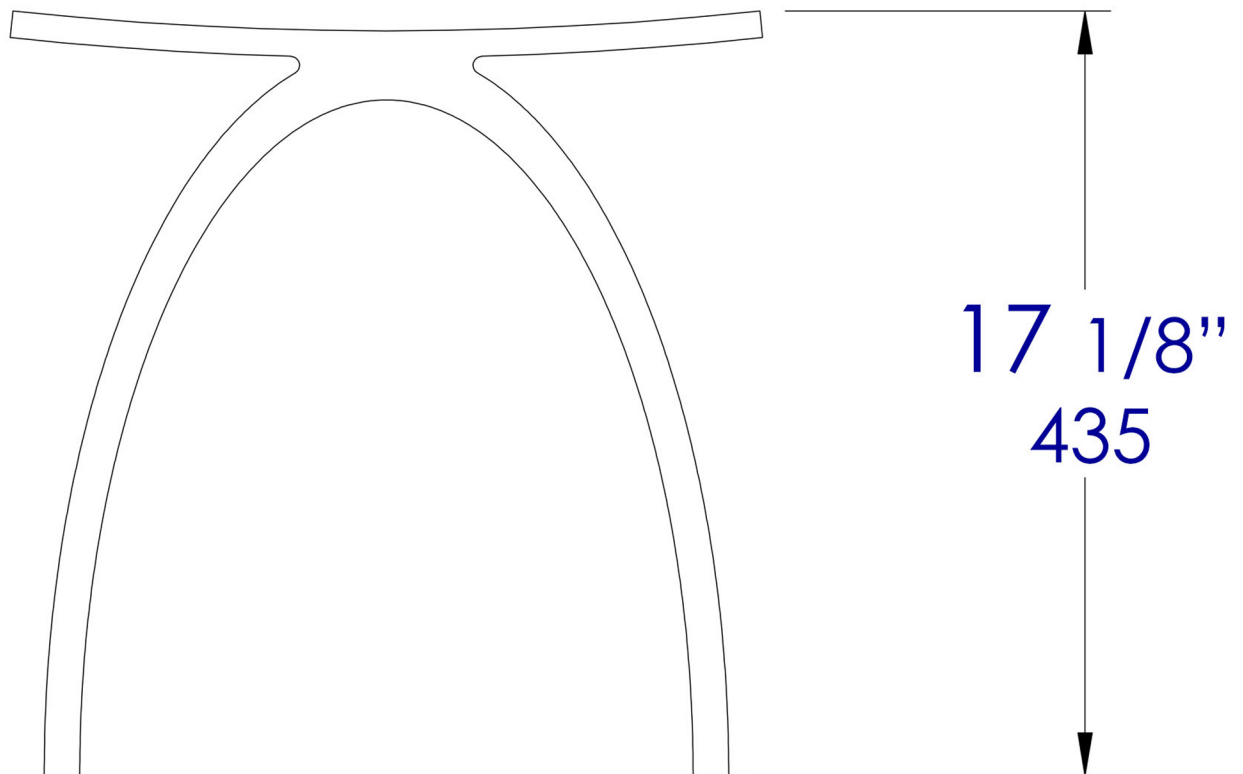

ABST77

White Matte Designer Solid Surface
Resin Bathroom / Shower Stool

Note: All product dimensions are approximate and should be verified on site prior to installation.
Visit www.ALFIbrand.com for more information.