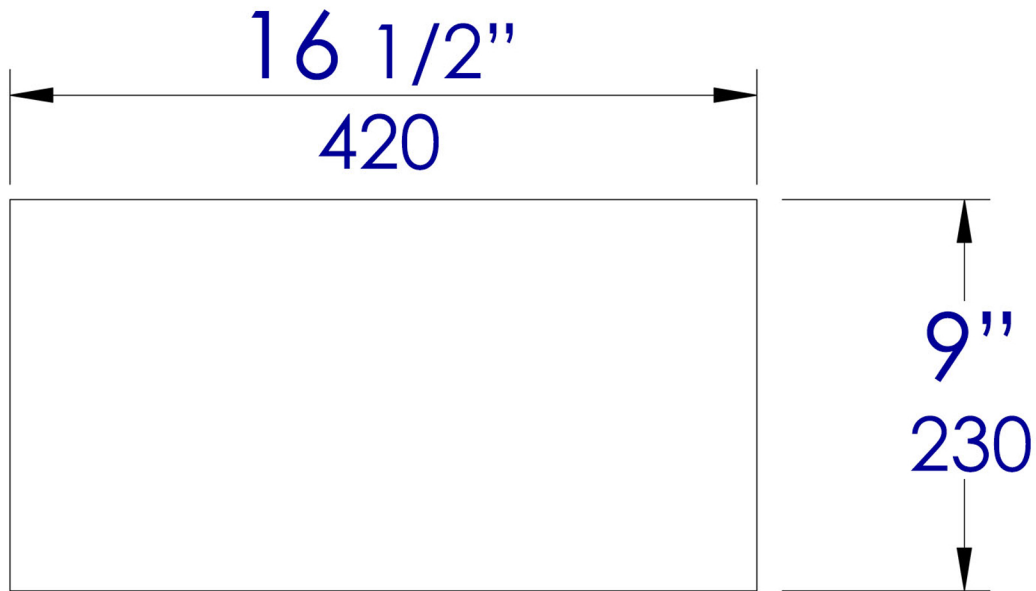

ABST77

White Matte Designer Solid Surface
Resin Bathroom / Shower Stool

Note: All product dimensions are approximate and should be verified on site prior to installation.
Visit www.ALFIbrand.com for more information.