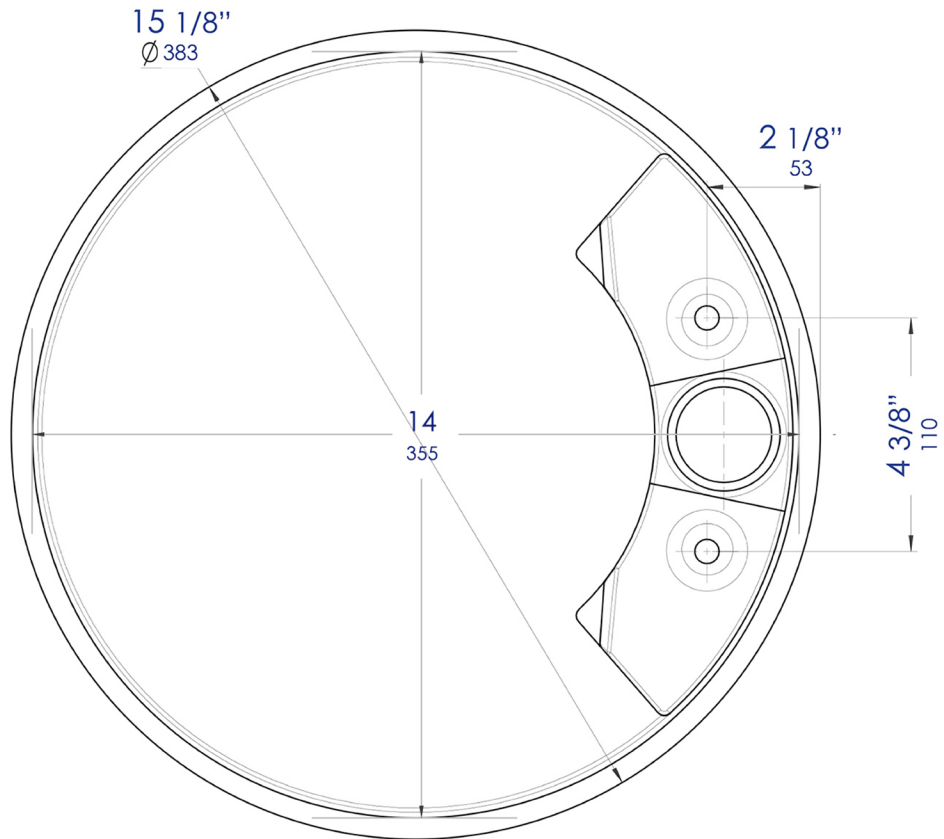

**ABRS15RBM**

Black & White Matte 15" Round  
Solid Surface Resin Sink

**Note:** All product dimensions are approximate and should be verified on site prior to installation.  
Visit [www.ALFIbrand.com](http://www.ALFIbrand.com) for more information.