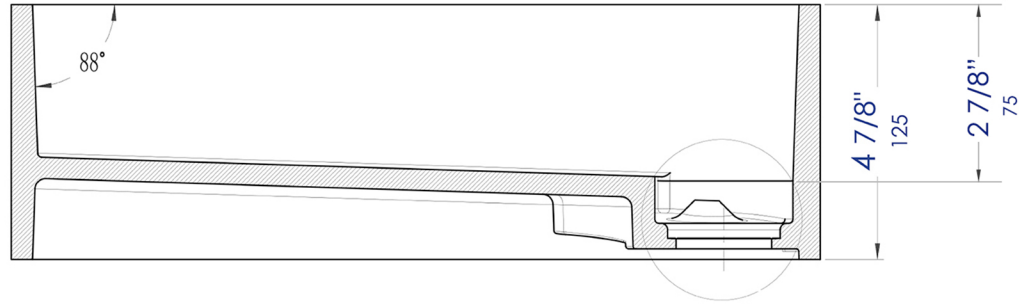

**ABRS15RBM**

Black & White Matte 15" Round  
Solid Surface Resin Sink

**Note:** All product dimensions are approximate and should be verified on site prior to installation.  
Visit [www.ALFIbrand.com](http://www.ALFIbrand.com) for more information.