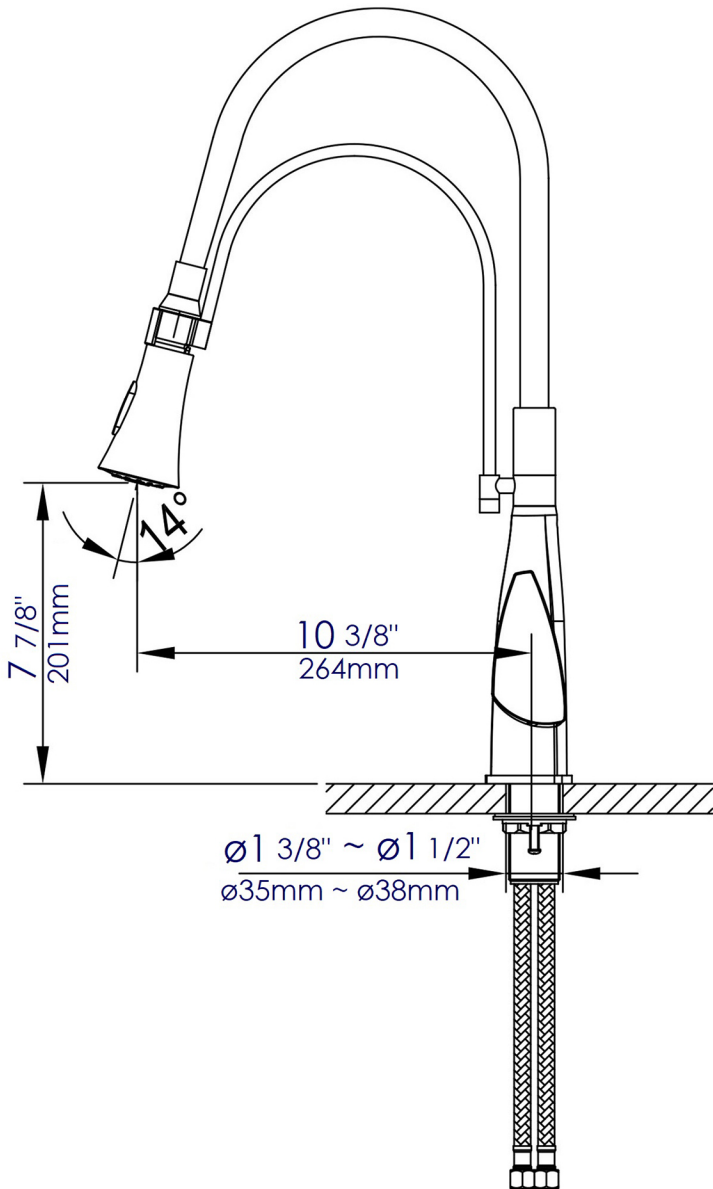

ABKF3001 | Kitchen Faucet with Black Rubber Stem

Note: All product dimensions are approximate and should be verified on site prior to installation.
Visit www.ALFIbrand.com for more information.