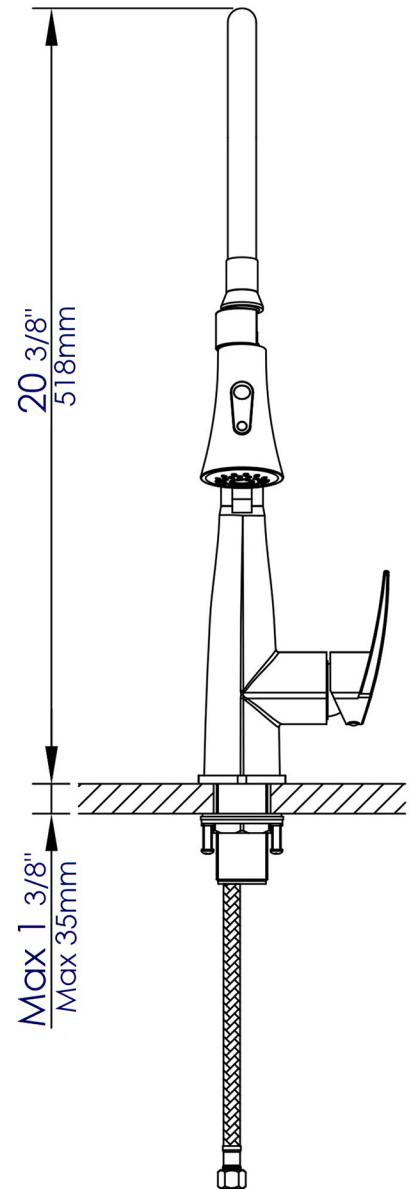

ABKF3001 | Kitchen Faucet with Black Rubber Stem

Note: All product dimensions are approximate and should be verified on site prior to installation.
Visit www.ALFIbrand.com for more information.