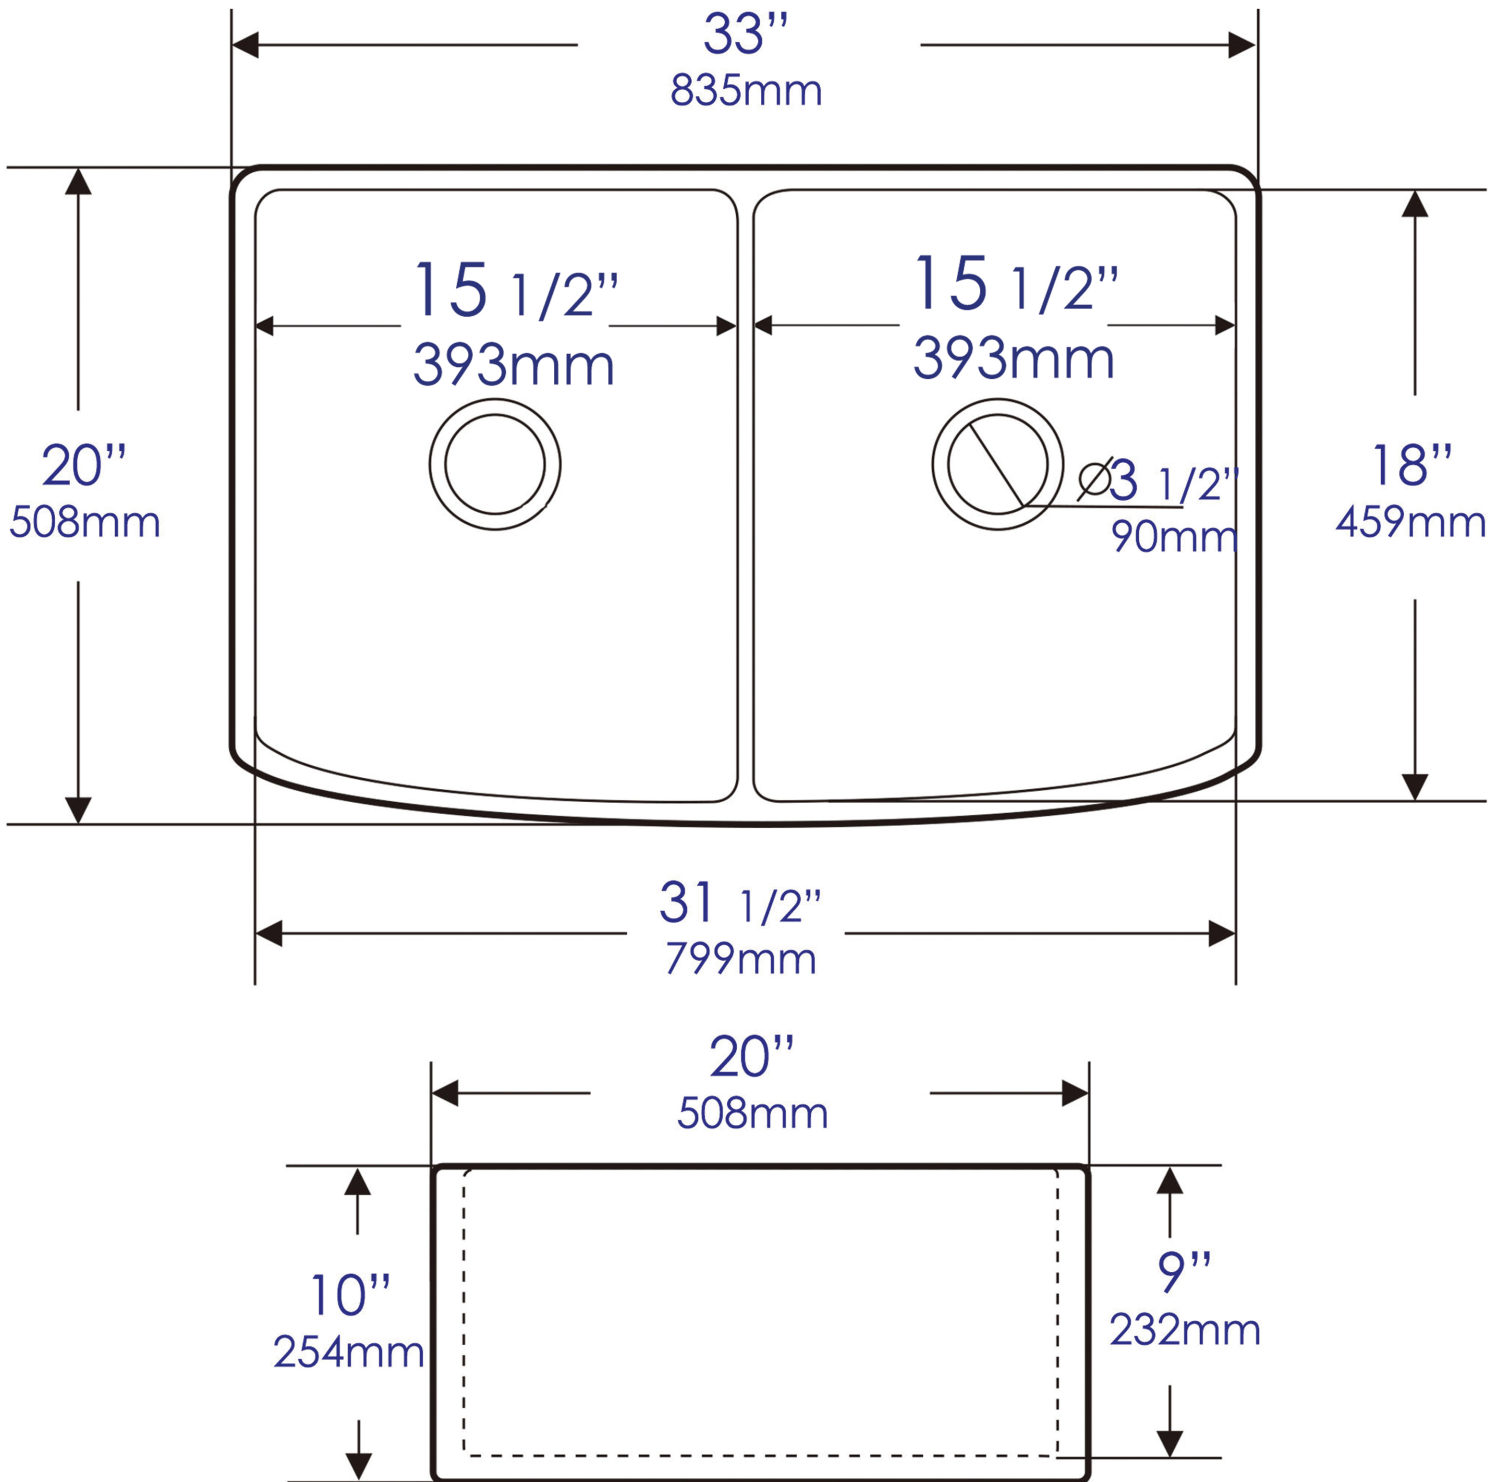

**ABFC3320D**

Smooth Curved Apron 33" x 20" Double Bowl  
Fireclay Farm Sink

**Note:** All product dimensions are approximate and should be verified on site prior to installation.  
Visit [www.ALFIbrand.com](http://www.ALFIbrand.com) for more information.