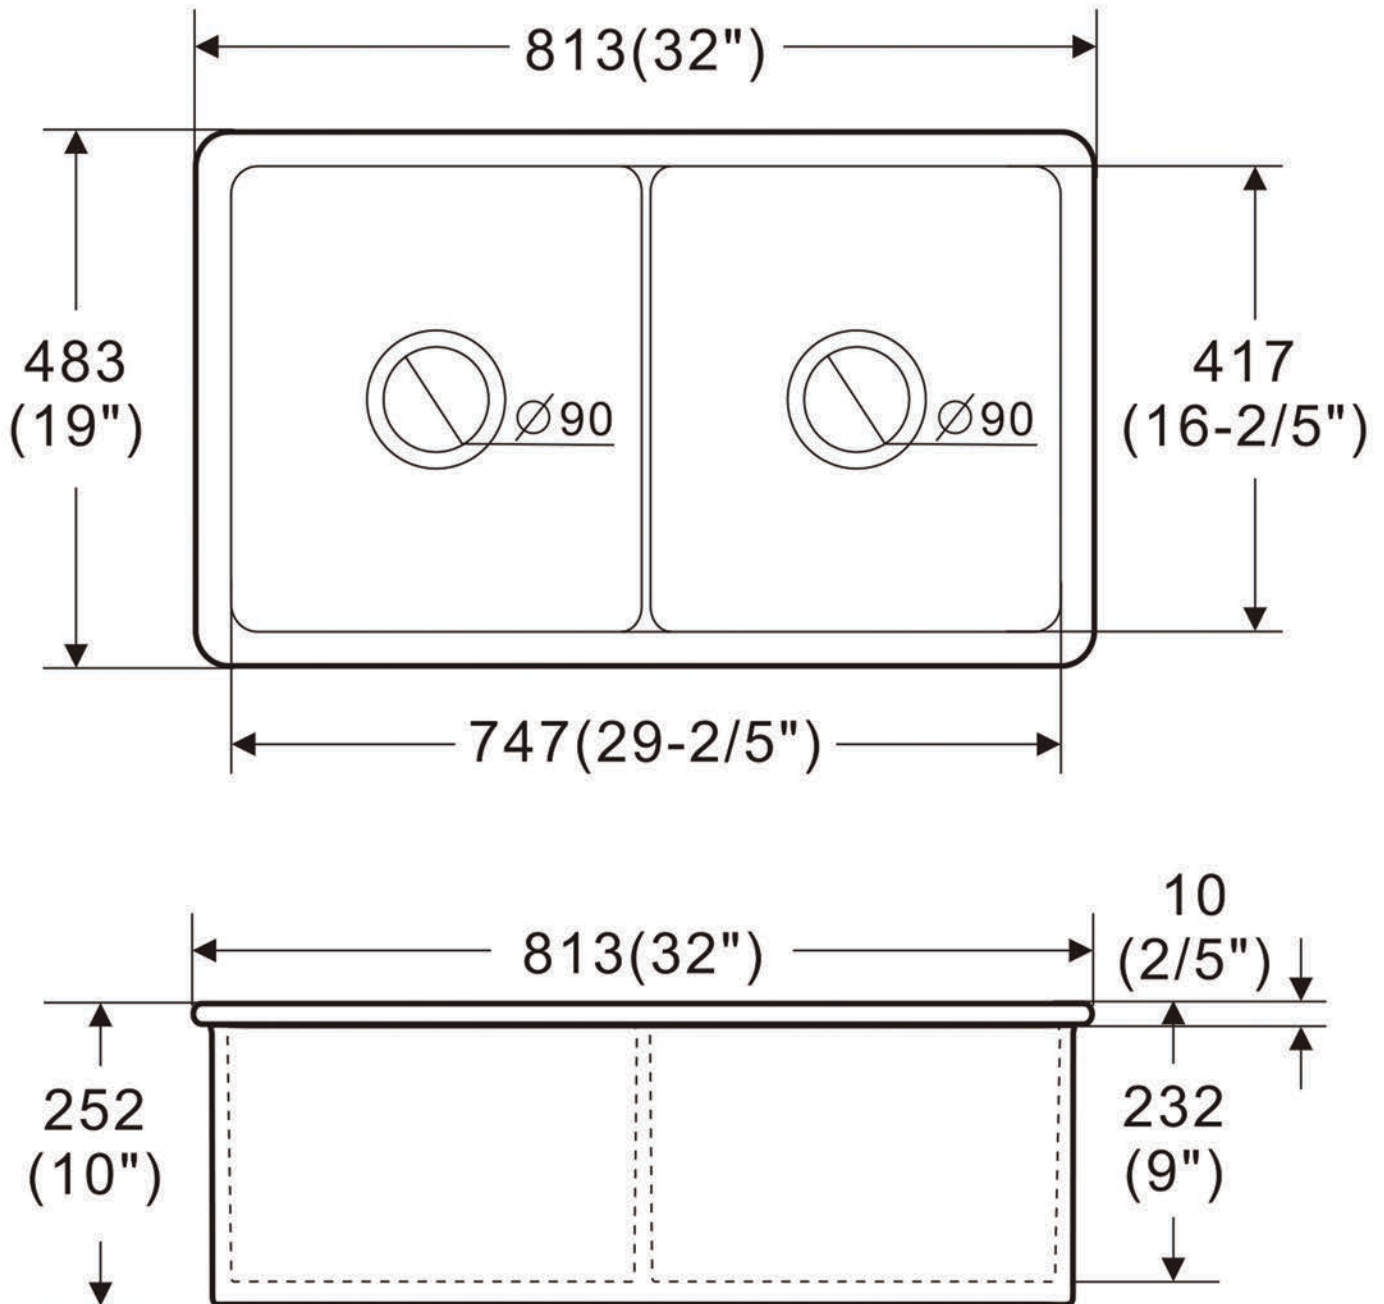

**ABF3219DUD**

White 32" x 19" Double Bowl Fireclay Undermount / Drop In Fireclay Kitchen Sink

**Note:** All product dimensions are approximate and should be verified on site prior to installation.  
Visit [www.ALFIbrand.com](http://www.ALFIbrand.com) for more information.