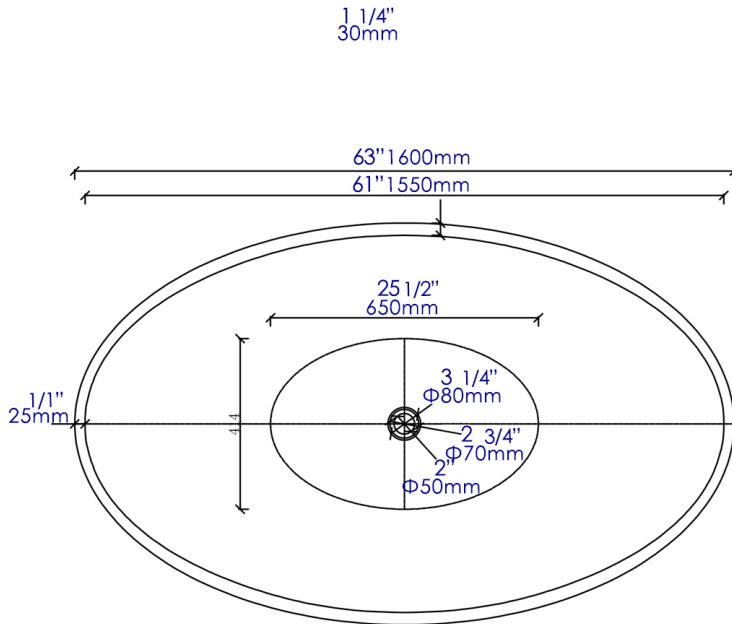

ABCO63TUB | 63" Solid Concrete Oval Bathtub

Note: All product dimensions are approximate and should be verified on site prior to installation.
 Visit www.ALFIbrand.com for more information.