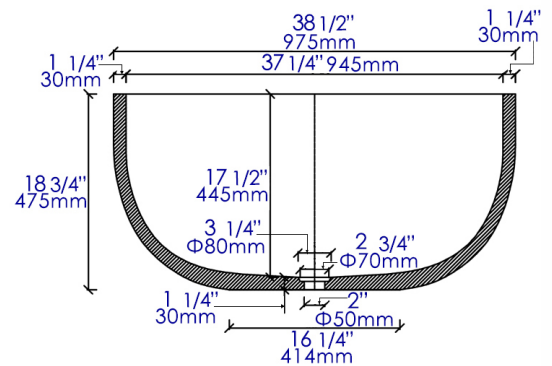

ABCO63TUB | 63" Solid Concrete Oval Bathtub

Note: All product dimensions are approximate and should be verified on site prior to installation.
 Visit www.ALFIbrand.com for more information.