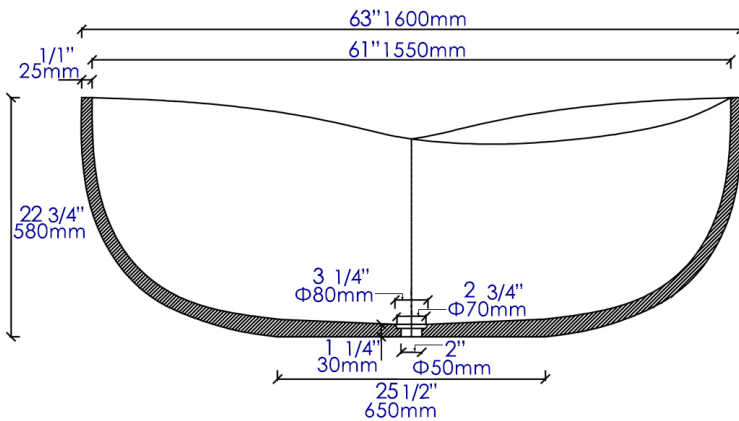

ABCO63TUB | 63" Solid Concrete Oval Bathtub

Note: All product dimensions are approximate and should be verified on site prior to installation.
 Visit www.ALFIbrand.com for more information.