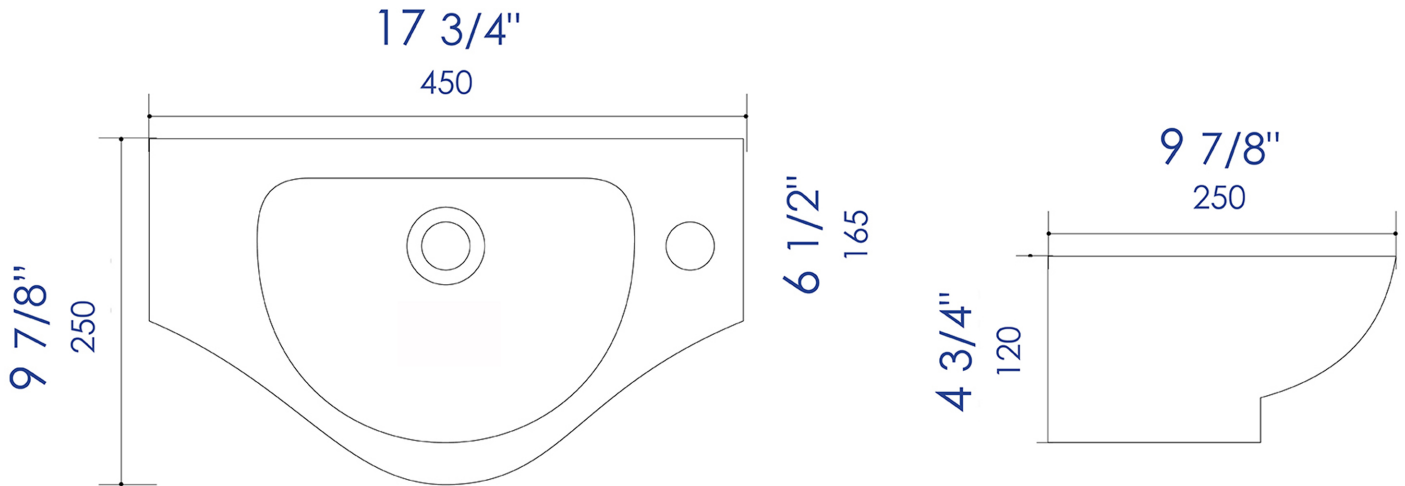

ABC114

White 18" Round Wall Mounted Ceramic Sink with Faucet Hole

Note: All product dimensions are approximate and should be verified on site prior to installation.
Visit www.ALFIbrand.com for more information.