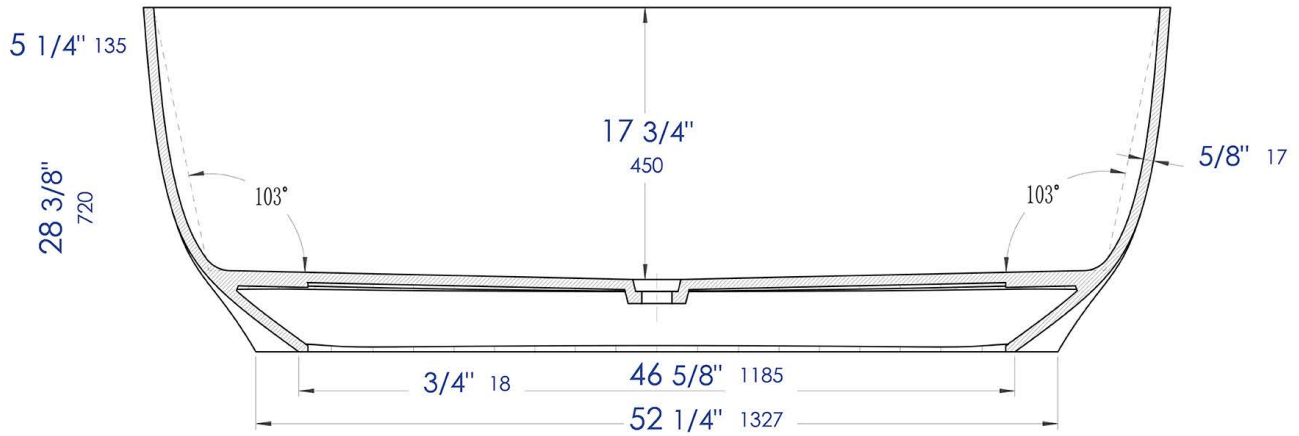

AB9980

67" White Matte Solid Surface
Resin Bathtub

Note: All product dimensions are approximate and should be verified on site prior to installation.
Visit www.ALFIbrand.com for more information.