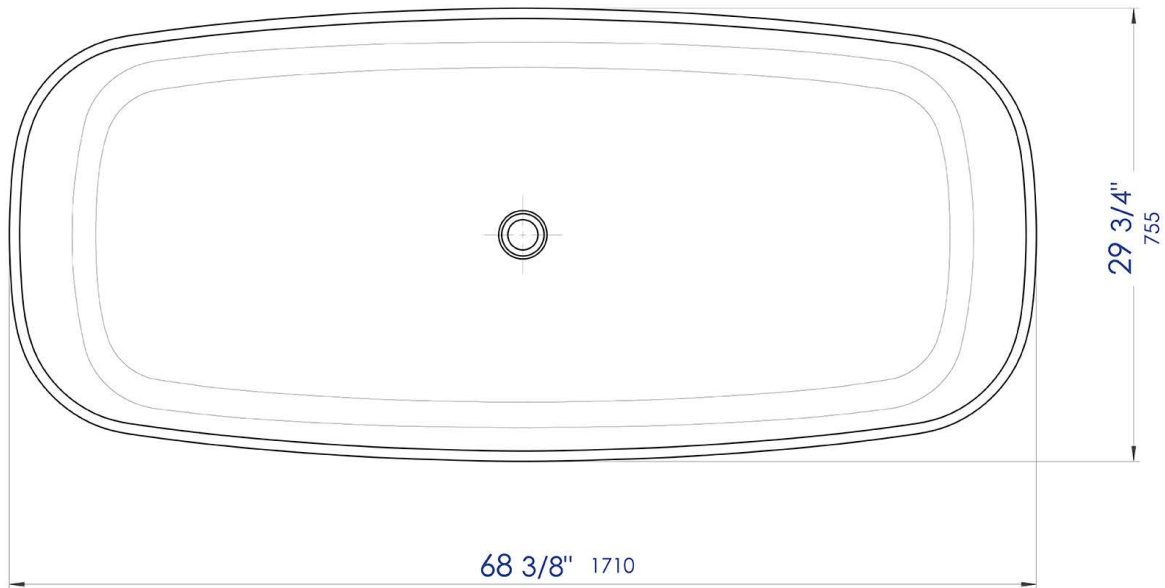

AB9980

67" White Matte Solid Surface
Resin Bathtub

Note: All product dimensions are approximate and should be verified on site prior to installation.
Visit www.ALFIbrand.com for more information.