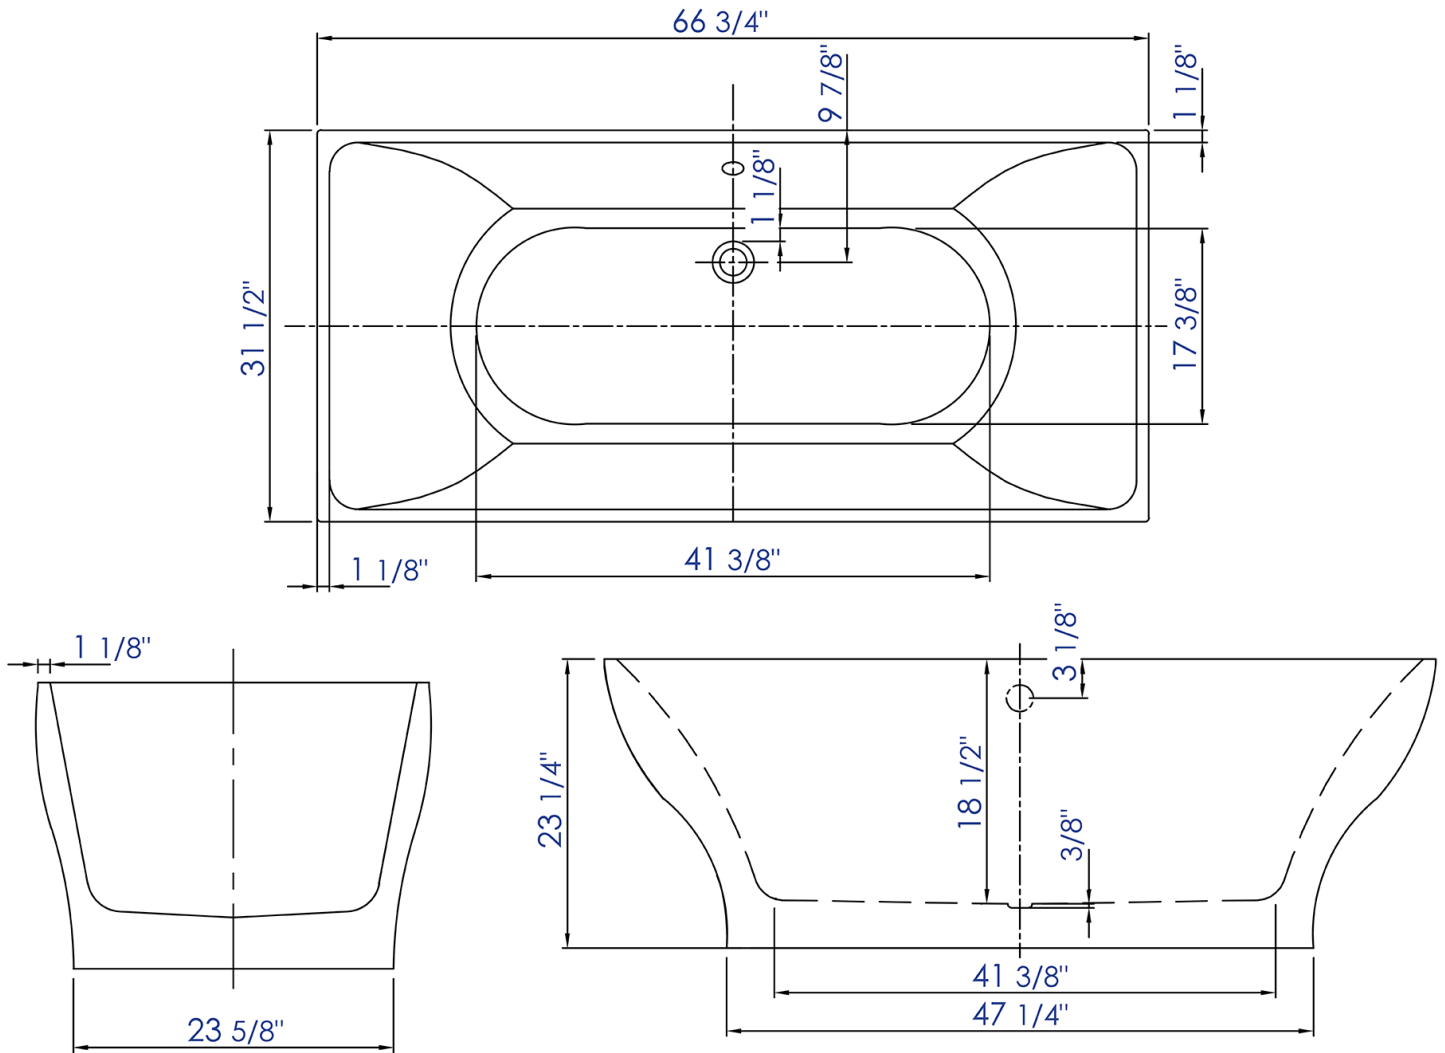

**AB8840**

67" Rectangular Free Standing White Acrylic Bathtub

**Note:** All product dimensions are approximate and should be verified on site prior to installation.  
Visit [www.ALFIbrand.com](http://www.ALFIbrand.com) for more information.