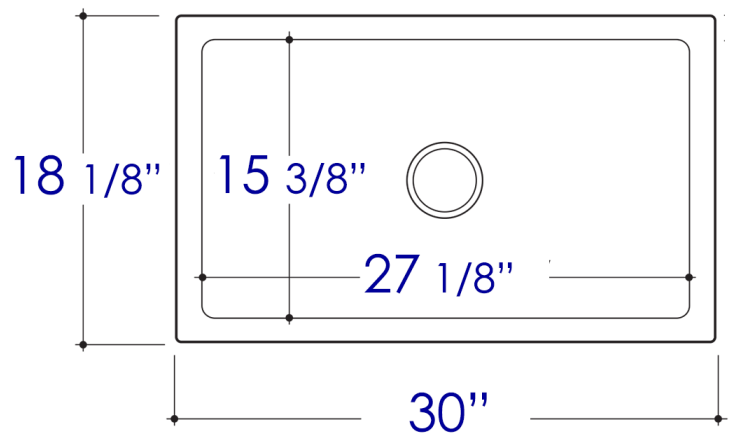

AB3018UM

30"x18" Undermount Fireclay Kitchen Sink

Note: All product dimensions are approximate and should be verified on site prior to installation.
Visit www.ALFIbrand.com for more information.