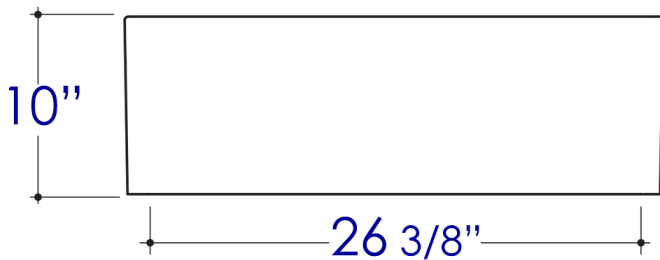

AB3018UM

30"x18" Undermount Fireclay Kitchen Sink

Note: All product dimensions are approximate and should be verified on site prior to installation.
Visit www.ALFIbrand.com for more information.