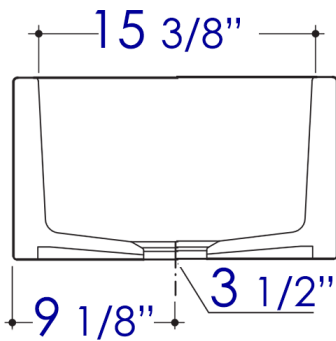

AB3018UM

30"x18" Undermount Fireclay Kitchen Sink

Note: All product dimensions are approximate and should be verified on site prior to installation.
Visit www.ALFIbrand.com for more information.