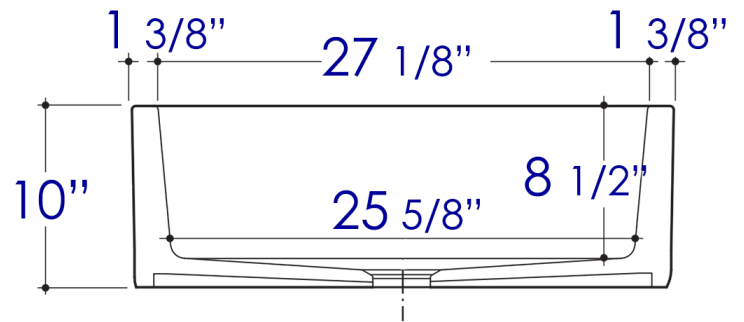

AB3018UM

30"x18" Undermount Fireclay Kitchen Sink

Note: All product dimensions are approximate and should be verified on site prior to installation.
Visit www.ALFIbrand.com for more information.