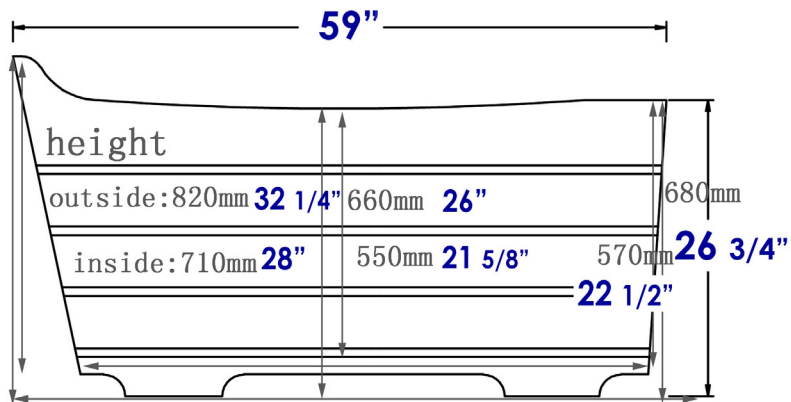

AB1103

59" Free Standing Cedar Wood Bathtub

Note: All product dimensions are approximate and should be verified on site prior to installation.
 Visit www.ALFIbrand.com for more information.