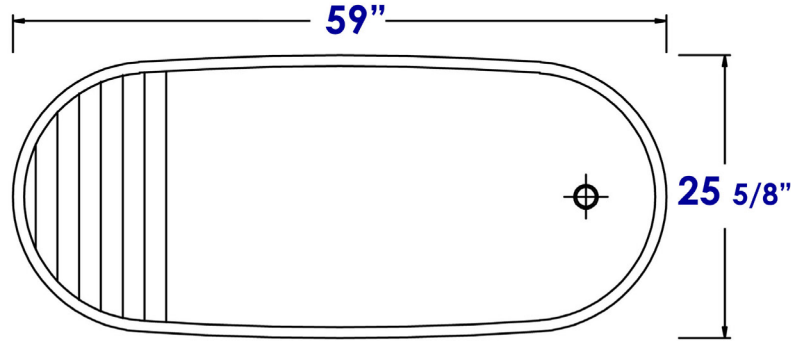

AB1103

59" Free Standing Cedar Wood Bathtub

Note: All product dimensions are approximate and should be verified on site prior to installation.
 Visit www.ALFIbrand.com for more information.