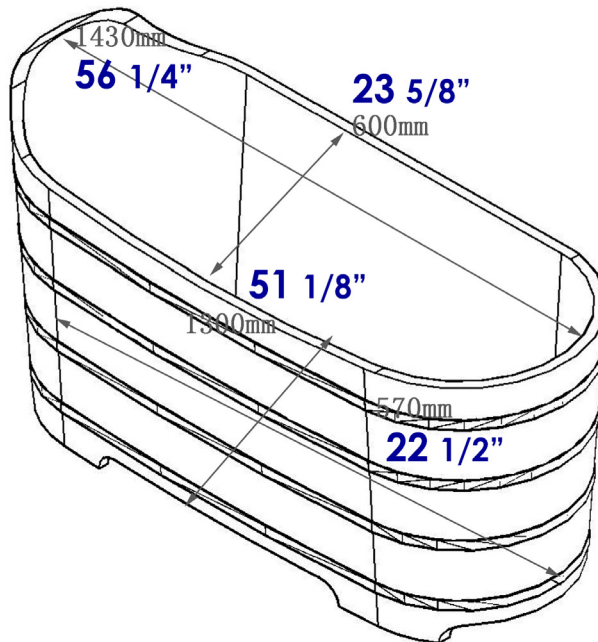

AB1103

59" Free Standing Cedar Wood Bathtub

Note: All product dimensions are approximate and should be verified on site prior to installation.
 Visit www.ALFIbrand.com for more information.