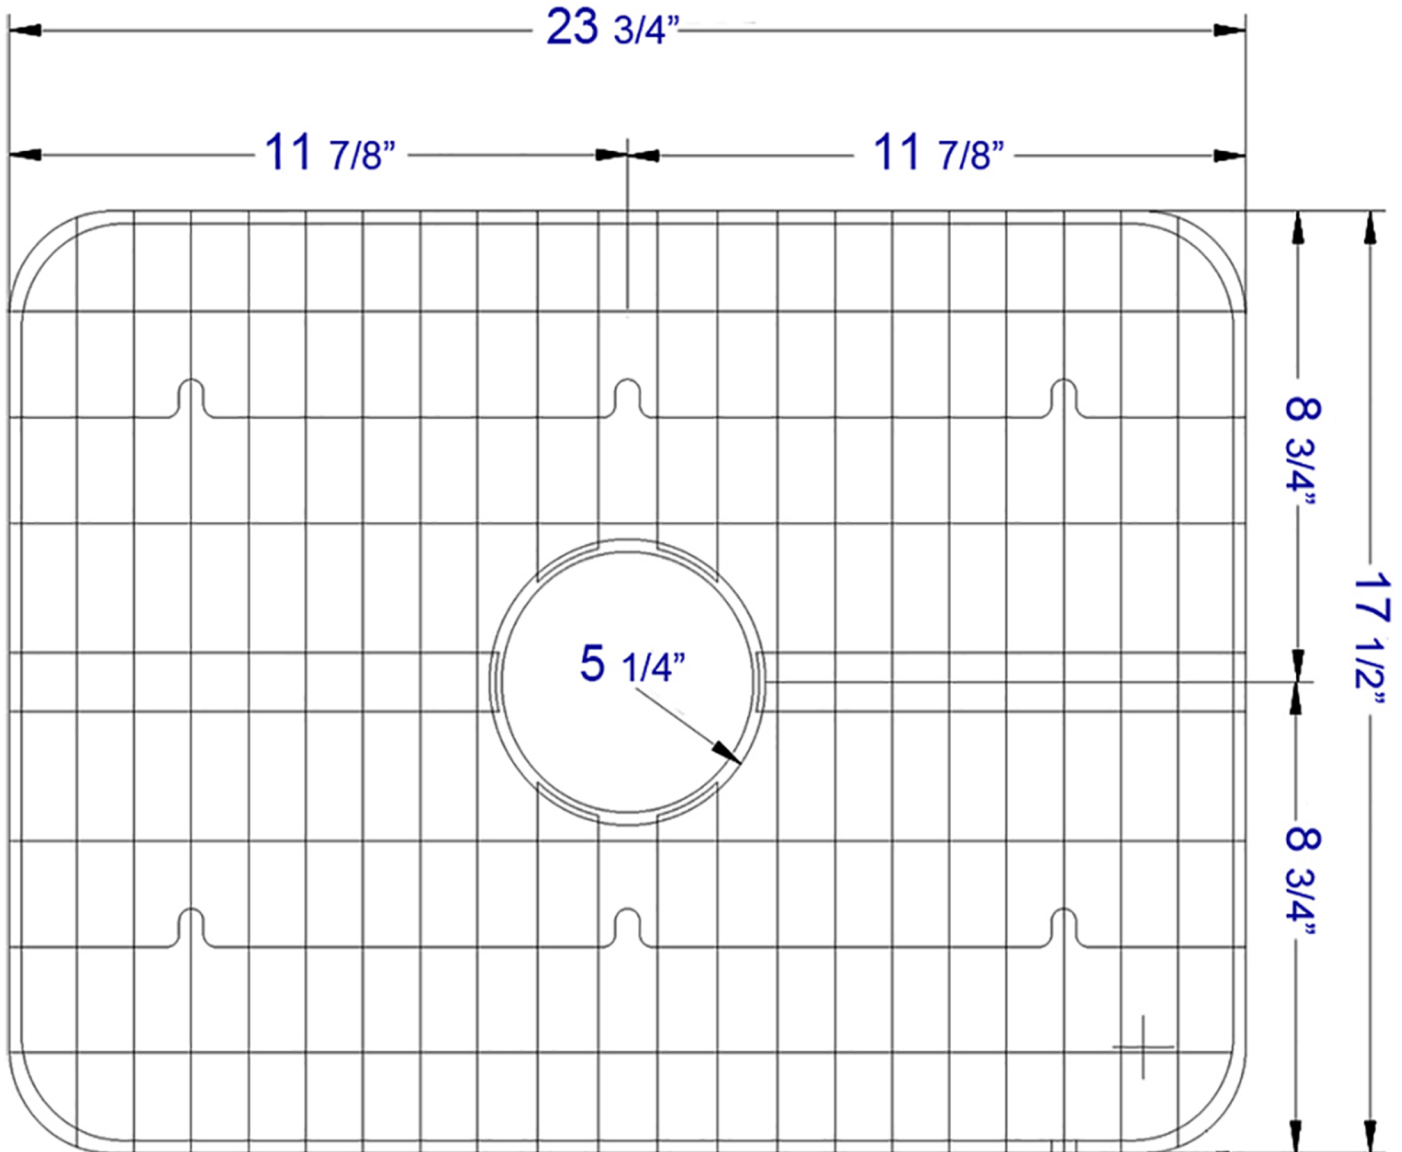

GR505

Solid Stainless Steel Kitchen Sink Grid

EAGO^{USA}

Note: All product dimensions are approximate and should be verified on site prior to installation.
Visit www.EAGOUSA.com for more information.