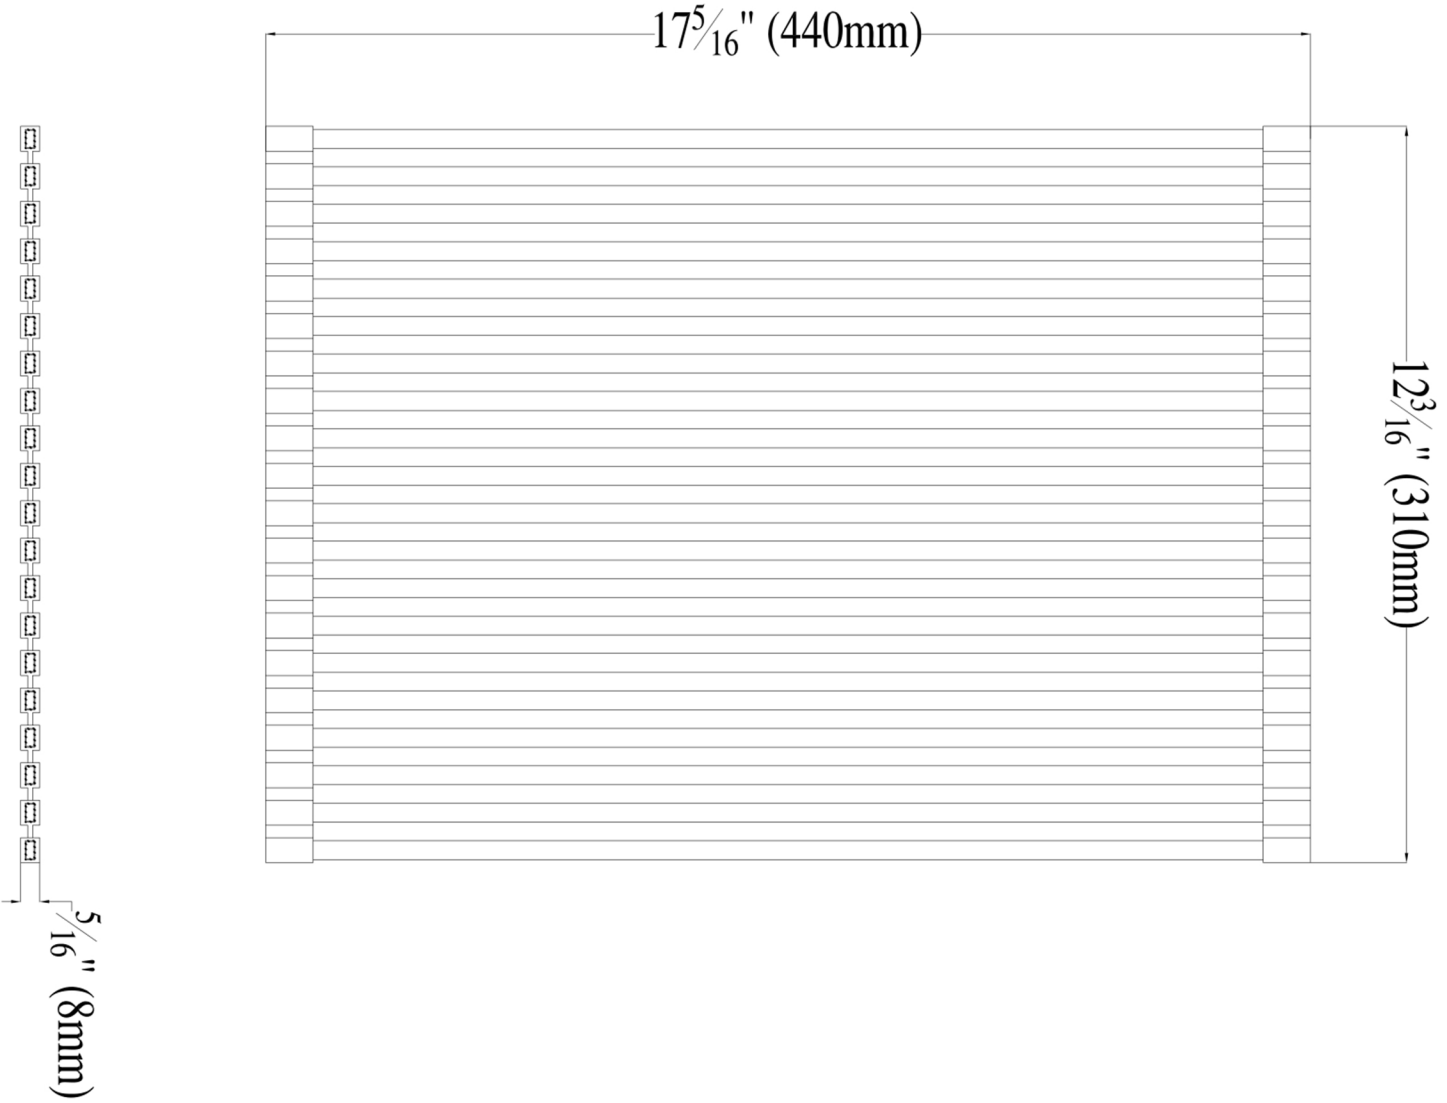

**ABDM1813**

18" X 13" Modern Stainless Steel Drain Mat For Kitchen

**Note:** All product dimensions are approximate and should be verified on site prior to installation.  
Visit [www.ALFIbrand.com](http://www.ALFIbrand.com) for more information.