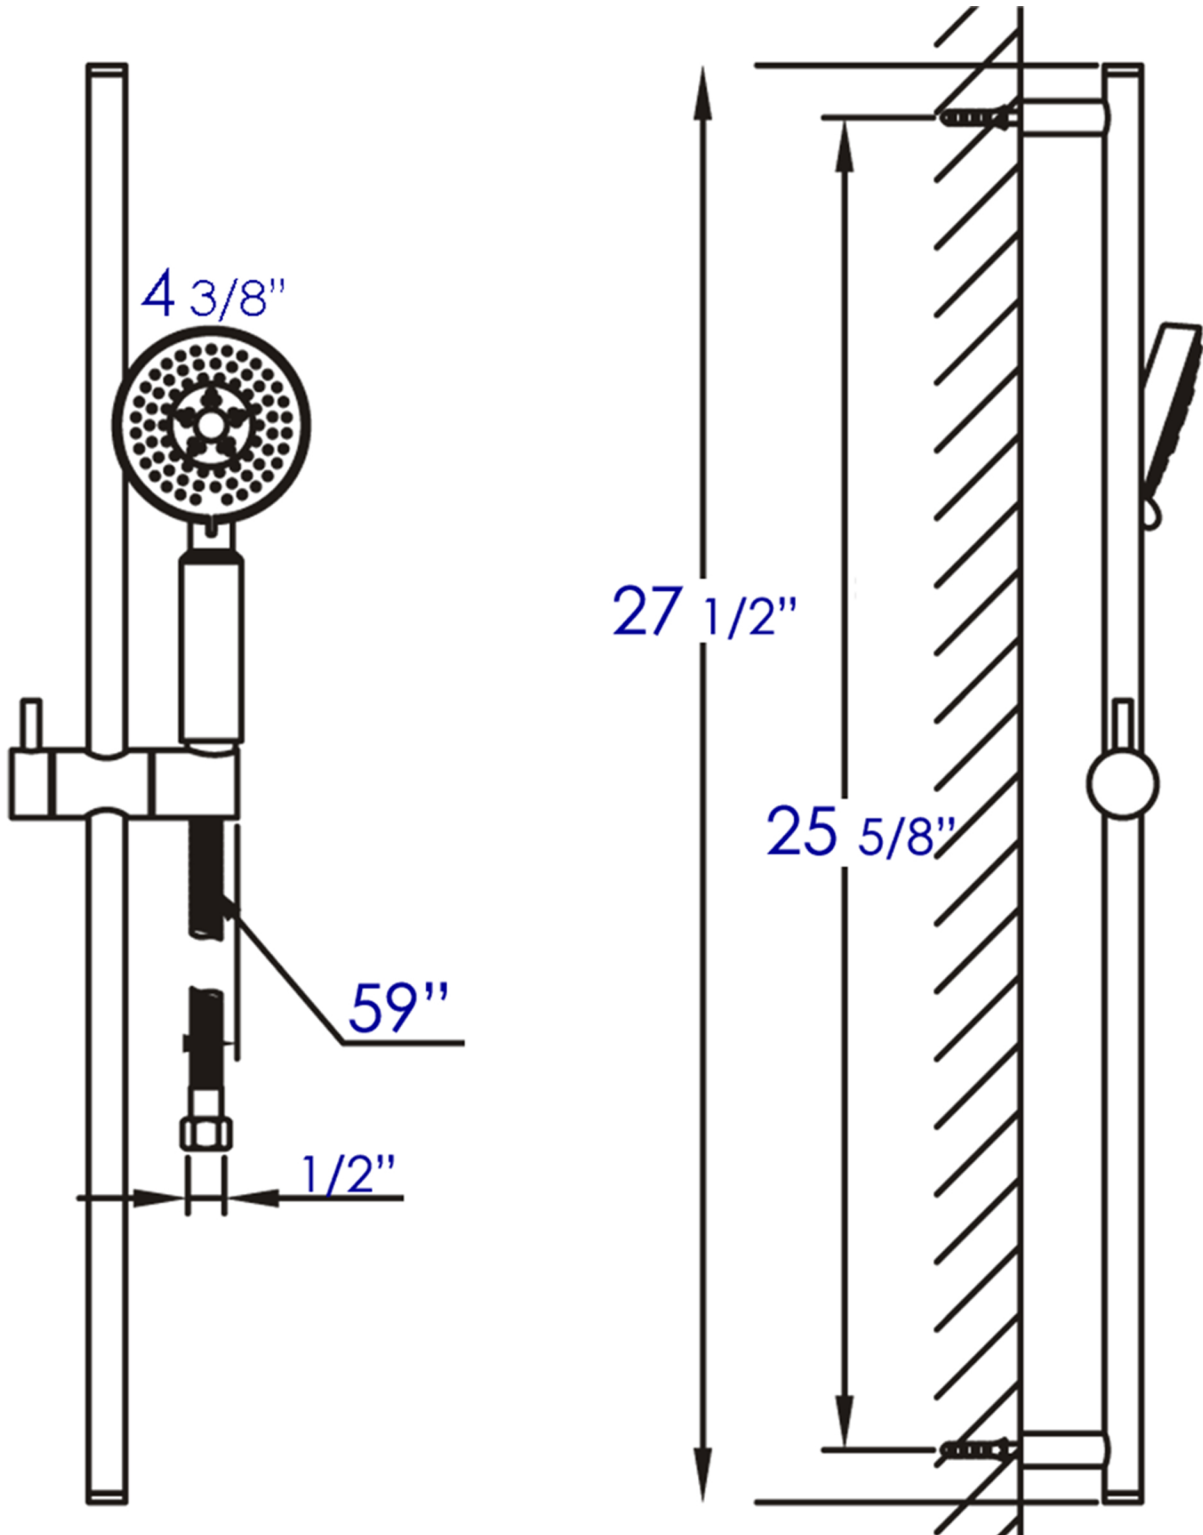

# AB7938

Sliding Rail Hand Held Shower Head Set with Hose

**Note:** All product dimensions are approximate and should be verified on site prior to installation.  
Visit [www.ALFIbrand.com](http://www.ALFIbrand.com) for more information.