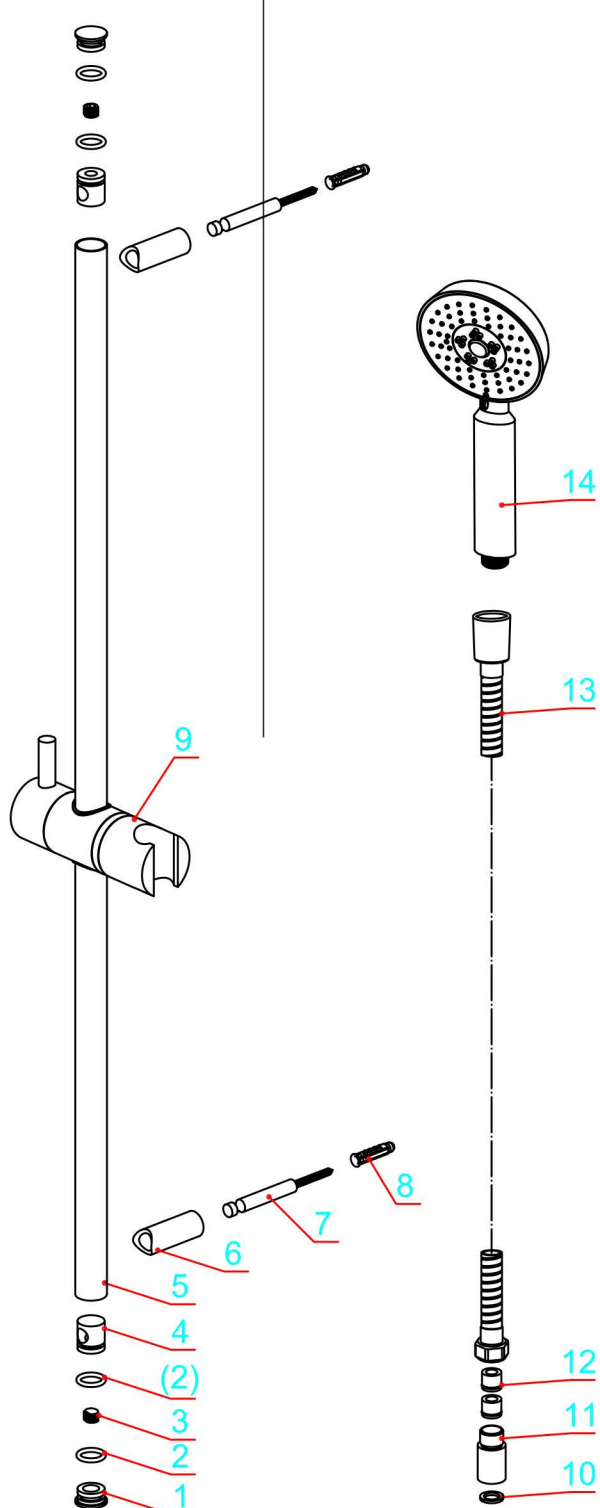

AB7938

4	Connector	H59	1	40060099901
3	17*1.8 "O" ring	NBR	1	70010001630
2	2995 cover (1/2NPT)	ZCuZn40Pb2	1	50010113201
1	44*2"O" ring	NBR	1	70010007430
No.	Description	Material	QTY	Code

14	3-jet hand shower	Assembly	1	50030084101
13	铜软管G1/2*G1/2	Assembly	1	50040054201
12	Check valve (14*12)	Assembly	2	20070017322
11	2728 cover	H59	1	40060118101
10	Washer	NBR	1	70020007830
9	7922 shower holder	Assembly	1	50030109501
8	Explosive plug 6*30	Nylon	2	50020069529
7	7922 screw(ST4.5)	Stainless steel	2	50030043600
6	7922 fixing cover	H59	2	50030043001
5	7922 bar	H65	1	50030043401
4	7922 positioning device	H59	2	50030043152
3	M8*8 screw	Stainless steel	2	50060014200
2	14*1.8 "O"ring	NBR	4	70010007330
1	7922 decorative cover	H59	2	50030043501
No.	Description&specification	Material	QTY	Item no.