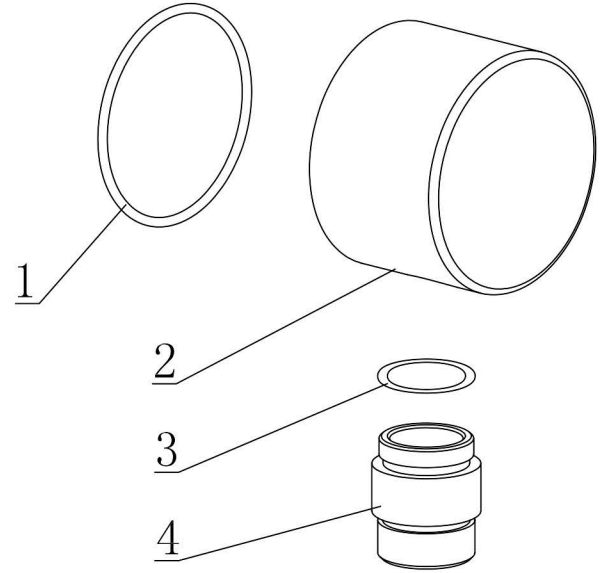

AB7938

4	Connector	H59	1	40060099901
3	17*1.8 "O" ring	NBR	1	70010001630
2	2995 cover (1/2NPT)	ZCuZn40Pb2	1	50010113201
1	44*2"O" ring	NBR	1	70010007430
No.	Description	Material	QTY	Code

14	3-jet hand shower	Assembly	1	50030084101
13	铜软管G1/2*G1/2	Assembly	1	50040054201
12	Check valve (14*12)	Assembly	2	20070017322
11	2728 cover	H59	1	40060118101
10	Washer	NBR	1	70020007830
9	7922 shower holder	Assembly	1	50030109501
8	Explosive plug 6*30	Nylon	2	50020069529
7	7922 screw(ST4.5)	Stainless steel	2	50030043600
6	7922 fixing cover	H59	2	50030043001
5	7922 bar	H65	1	50030043401
4	7922 positioning device	H59	2	50030043152
3	M8*8 screw	Stainless steel	2	50060014200
2	14*1.8 "O"ring	NBR	4	70010007330
1	7922 decorative cover	H59	2	50030043501
No.	Description&specification	Material	QTY	Item no.