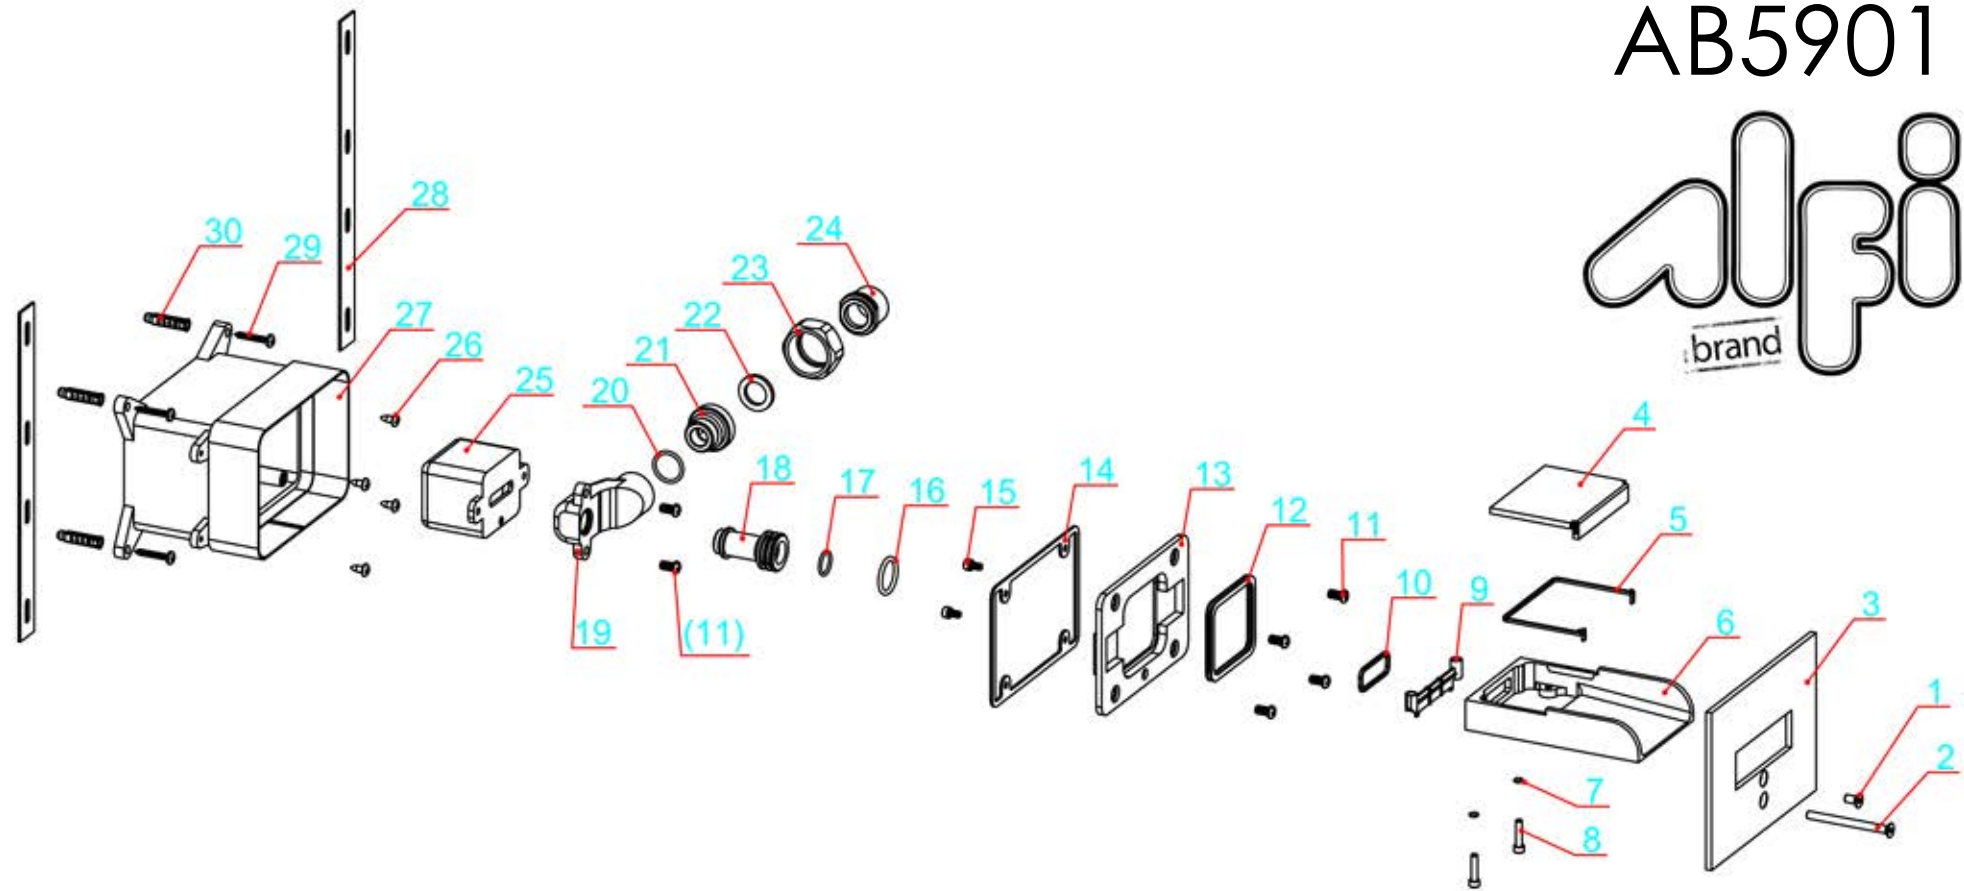

AB5901

30	CH- expansion plug 6*30	Plastic	4	50020069529	15	M4*8 cap screw	Stainless steel	2	50060009200
29	Tapping screw ST4.0*30	Stainless steel	4	50060023000	14	300200159 sealing piece	Rubber	1	70020030230
28	100200611 fixing strip	Q235(A3)	2	70020029754	13	300200159 sealing baseboard	ABS	1	50020065531
27	300200159 installation box	subassembly	1	50020065600	12	2798 square sealing	NBR	1	70030038230
26	Cross bolt ST4.0*10	Stainless steel	4	50060025500	11	M5*10 cross bolt	Stainless steel	6	50060007600
25	1799 water regulator	subassembly	1	50040095652	10	2798 spout sealing	Silica gel	1	70030038129
24	1035 connector (1/2NPT)	H59	1	40060027752	9	2798 water rectifier	ABS	1	70030039031
23	1035 coupling nut	H59	1	40060020952	8	M4*18 cap screw	Stainless steel	2	50060027601
22	3/4 washer	Rubber	1	70020001930	7	3*1.5 "O" ring	NBR	2	70010008630
21	2798 inlet pipe connector	H59-3	1	40060107152	6	300200235-2798 spout	H59-3	1	30020023501
20	22*2 "O" ring	NBR	1	70010002330	5	2798 sealing strip	Silica gel	1	70030040729
19	300200159 seat	H59-3	1	50010088652	4	2798 upper decorative plate	subassembly	1	50010110601
18	1799 outlet	H59-3	1	50040095852	3	300200159 plate	H59-1	1	50010089601
17	13.2*1.8 "O" ring	NBR	1	70010004830	2	M5*60 sunk screw	Stainless steel	1	50060025801
16	20*2.65"O" ring	NBR	1	70010006130	1	M5*10 sunk screw	Stainless steel	1	50060025601
No.	Description	Material	QTY	CODE	No.	Description	Material	QTY	CODE