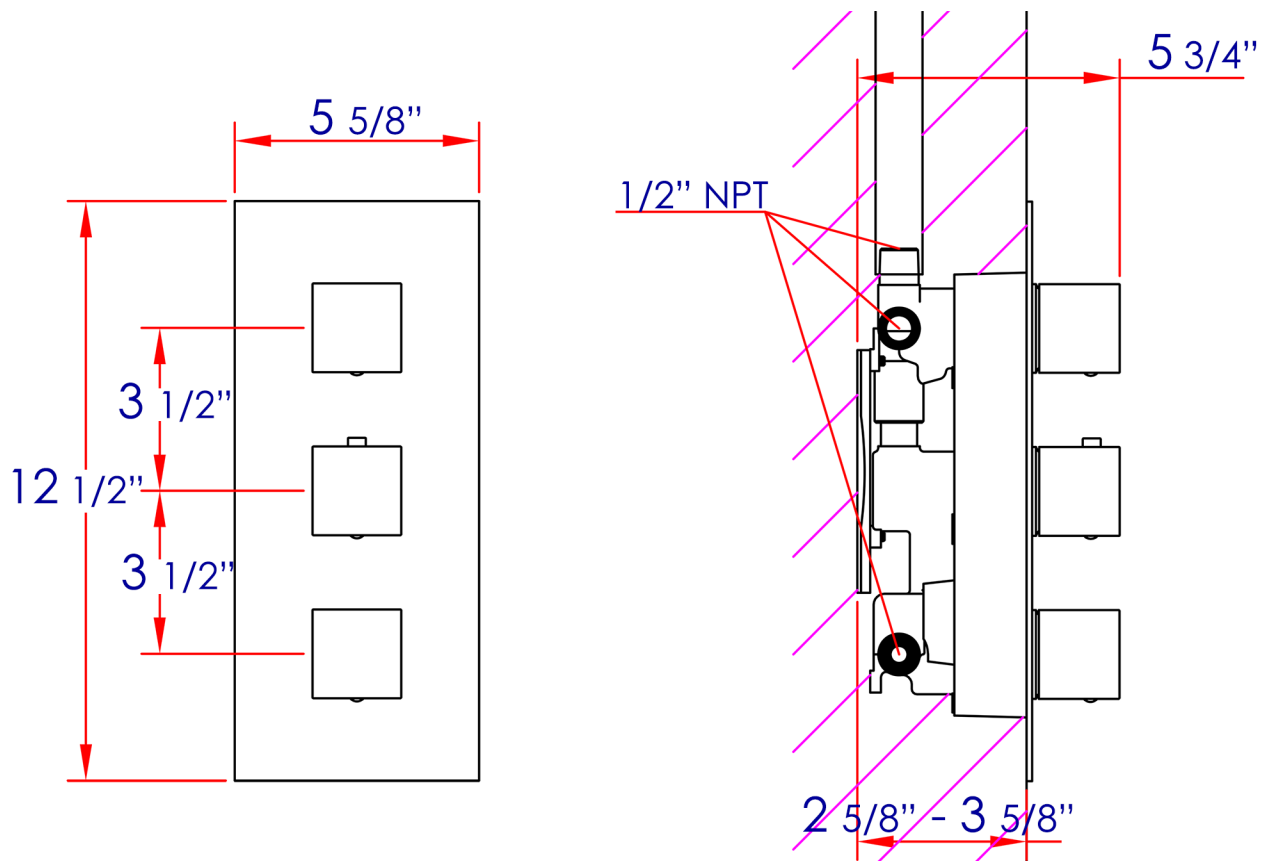

AB2901

Concealed 4-Way Thermostatic Valve Shower Mixer /w Square Knobs

Note: All product dimensions are approximate and should be verified on site prior to installation.
Visit www.ALFIbrand.com for more information.