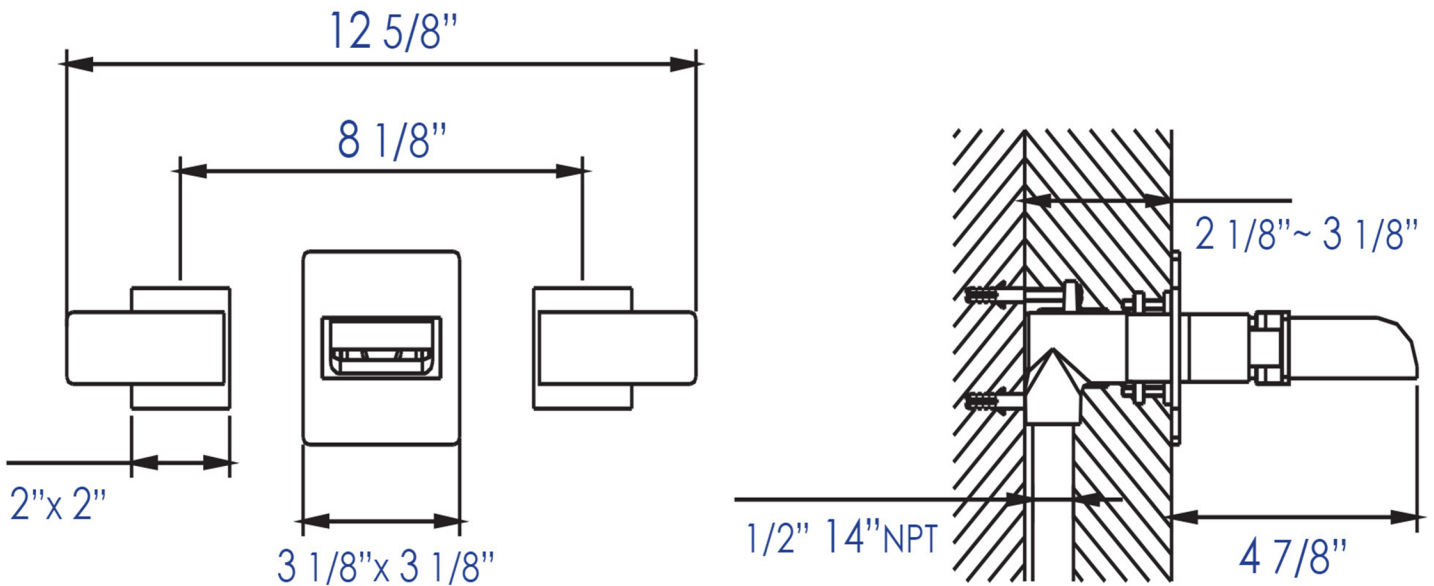

AB1796

Widespread Wall Mounted Modern
Waterfall Bathroom Faucet

Note: All product dimensions are approximate and should be verified on site prior to installation.
Visit www.ALFIbrand.com for more information.