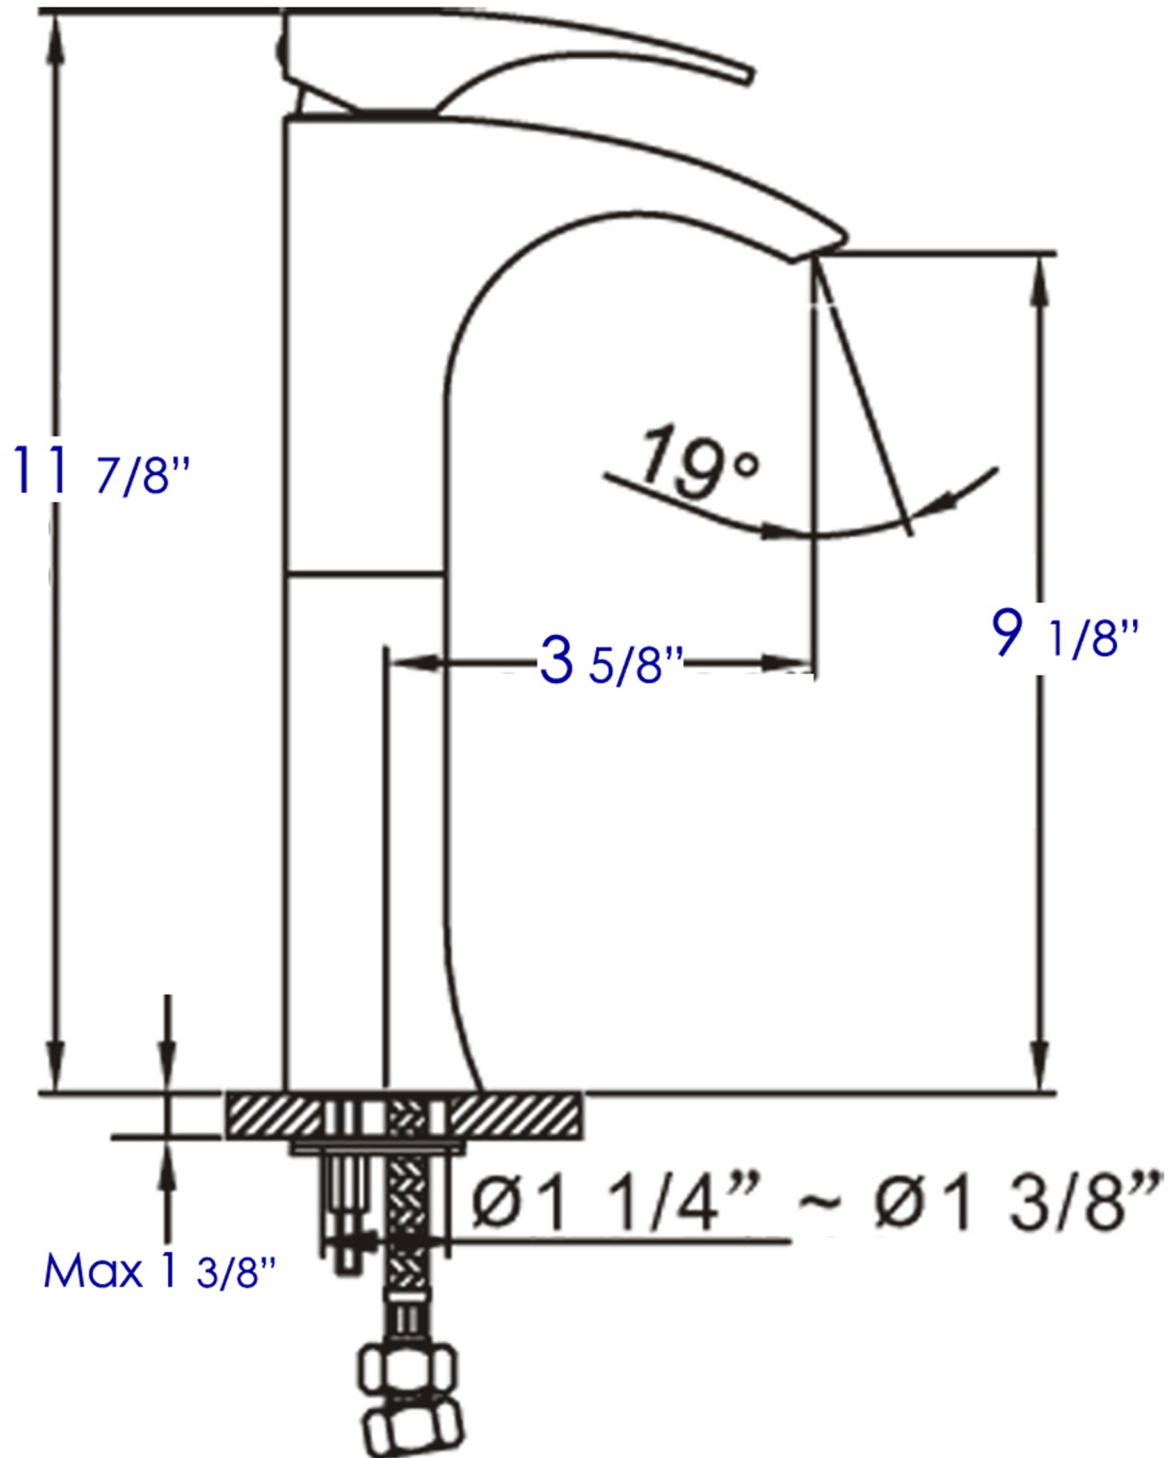

AB1587

Tall Single Lever Bathroom Faucet

Note: All product dimensions are approximate and should be verified on site prior to installation. Visit www.ALFIbrand.com for more information.