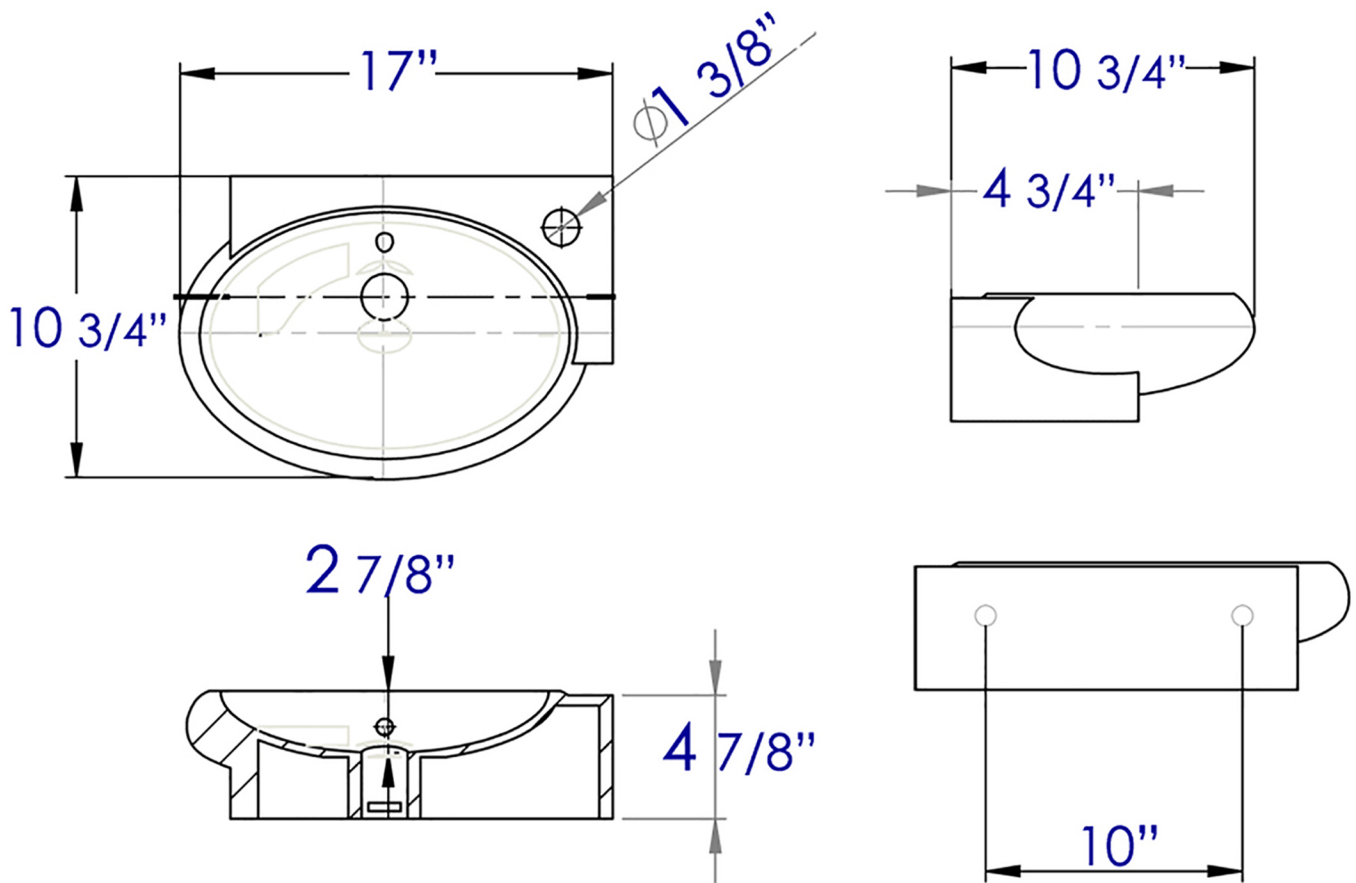

AB107

Small White Wall Mounted Ceramic Bathroom Sink Basin

Note: All product dimensions are approximate and should be verified on site prior to installation.
Visit www.ALFIbrand.com for more information.